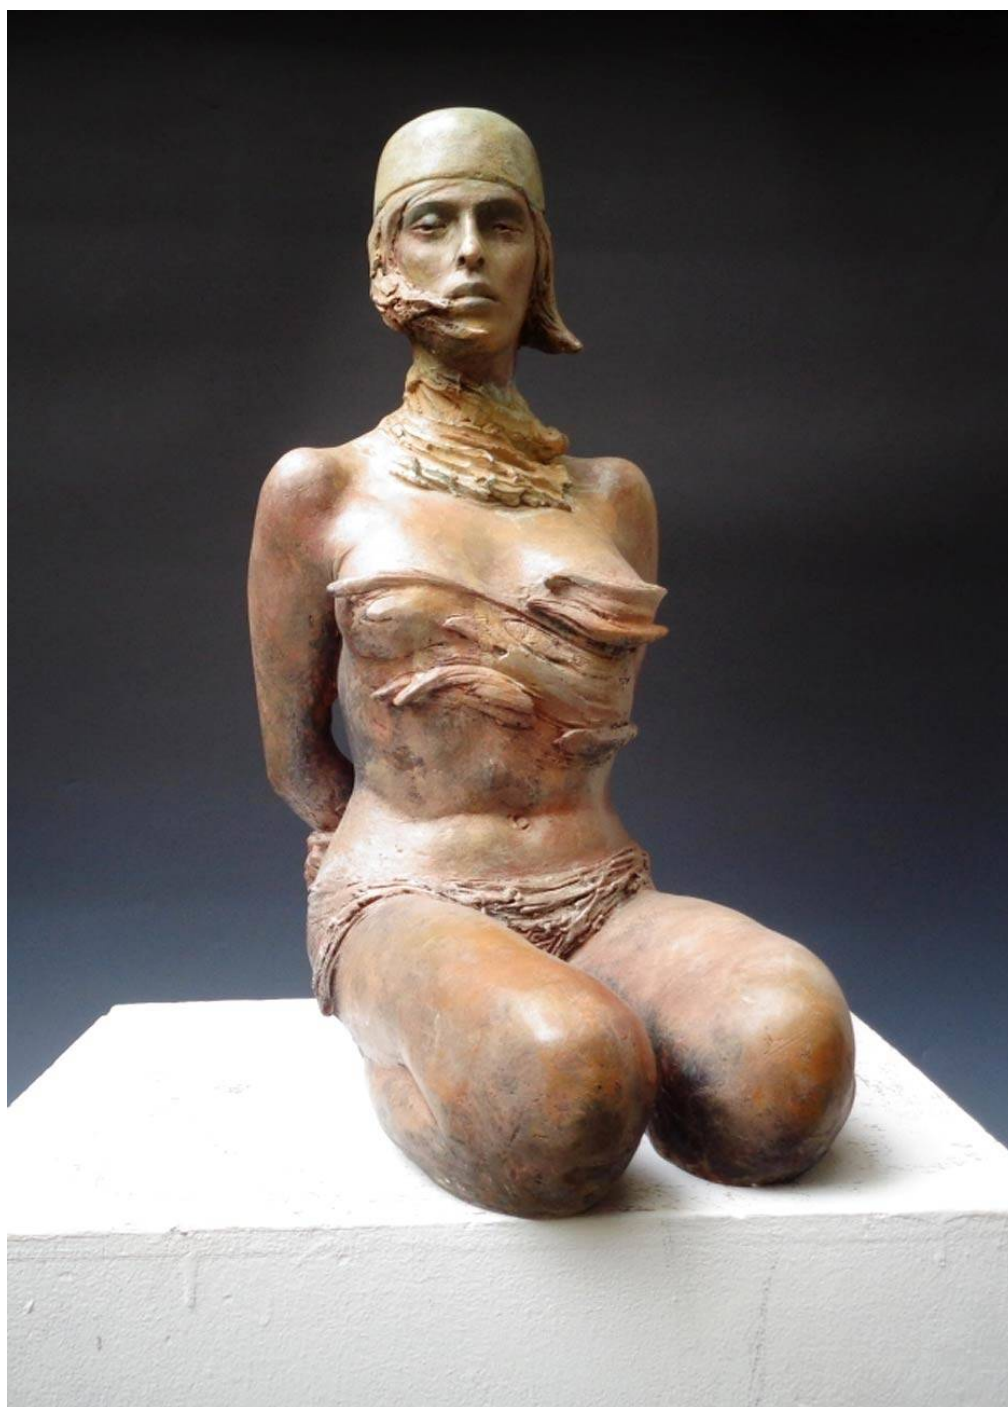

liquid art system

[www.liquidartsystem.com](http://www.liquidartsystem.com)

**Acqua Sole Vento** by Giuseppe Tirelli

Bronze sculpture

Dimensions: Width 33x20 cm - Height 44 cm

Year: 2012

[www.liquidartsystem.com/en/a/giuseppe-tirelli](http://www.liquidartsystem.com/en/a/giuseppe-tirelli)