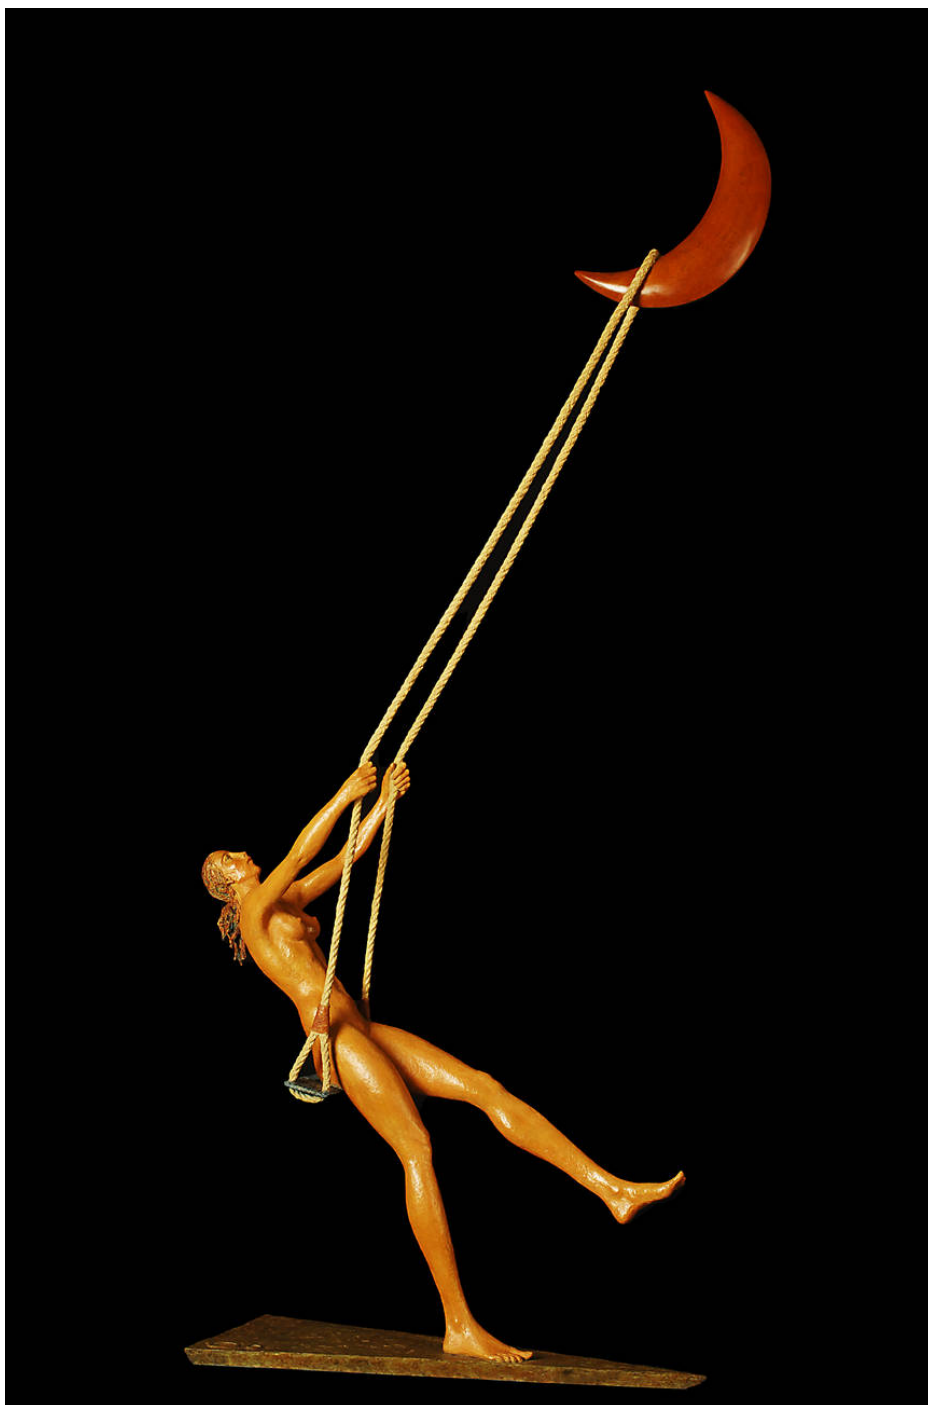

liquid art system

www.liquidartsystem.com

Altalena (Modellatura classica) by Giacinto Bosco

Bronze sculpture

Dimensions: Width 79 cm x 25,50 cm - Height 161 cm

www.liquidartsystem.com/en/a/giacinto-bosco

liquid art system