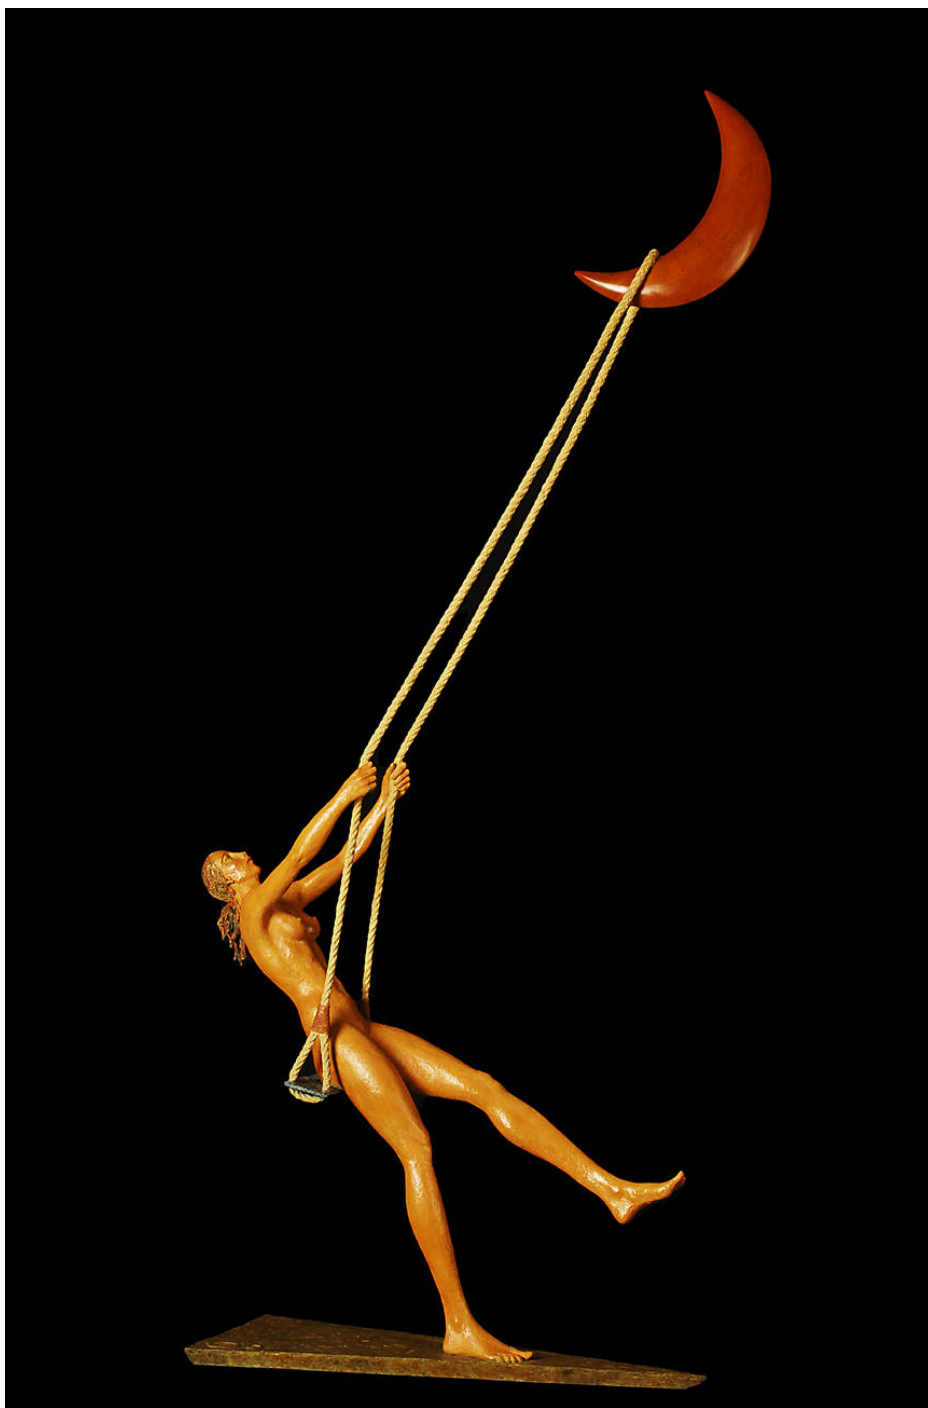

liquid art system

www.liquidartsystem.com

Altalena (Modellatura classica) by Giacinto Bosco

Bronze sculpture

Dimensions: Width 79 cm x 25,5 cm - Height 161 cm

Year : 2019

www.liquidartsystem.com/en/a/giacinto-bosco