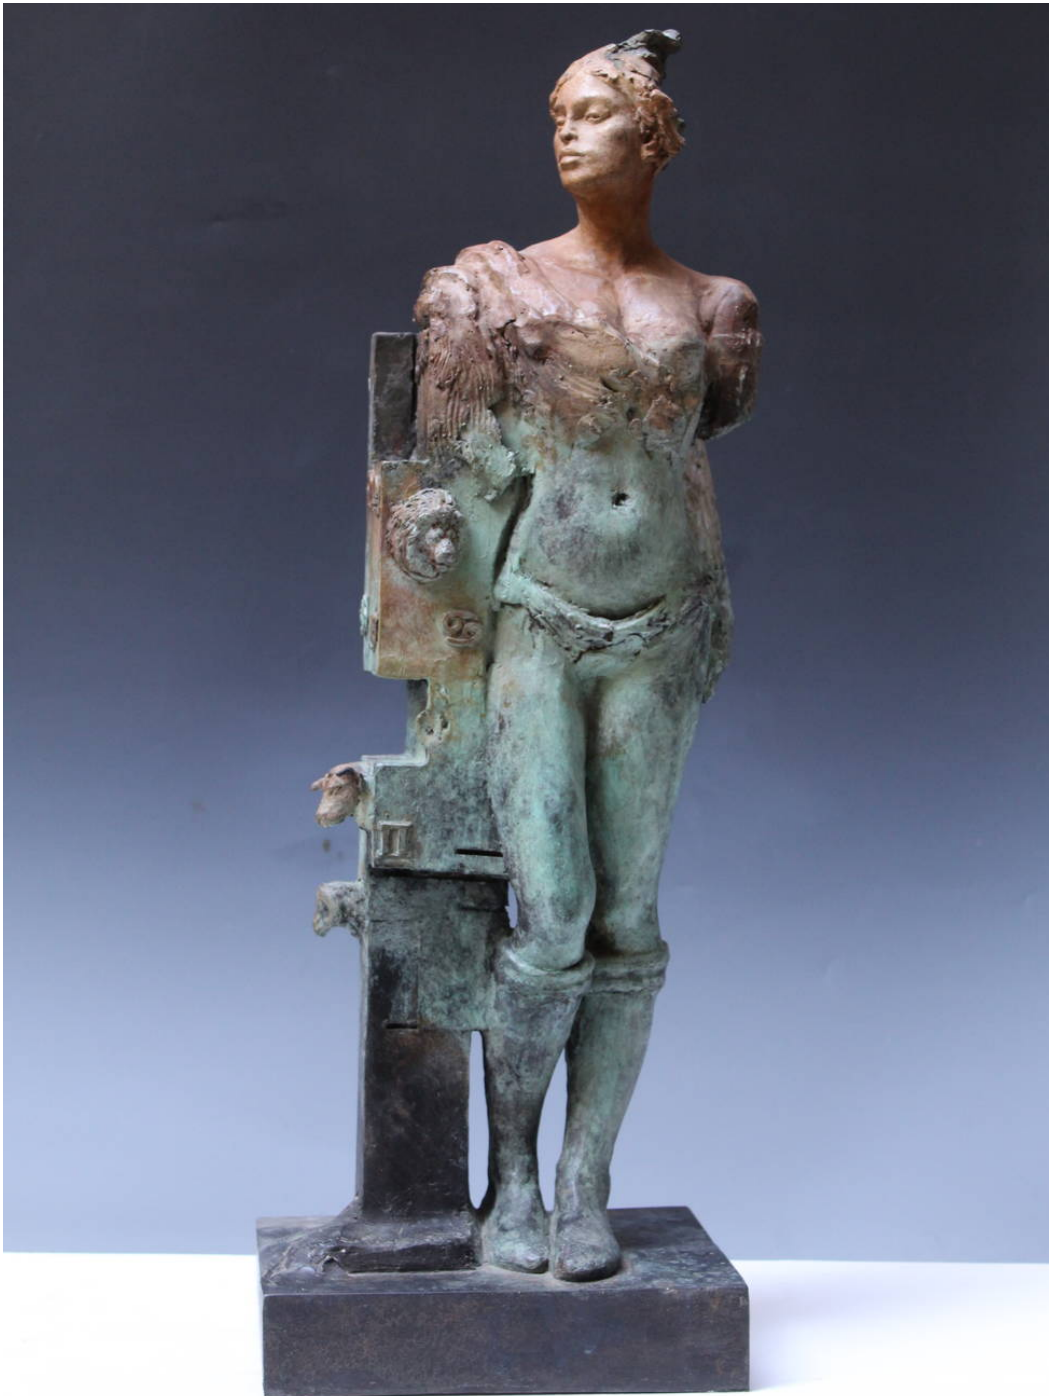

liquid art system

www.liquidartsystem.com

Angelo e lo zodiaco by Giuseppe Tirelli

Bronze sculpture

Dimensions: Width 20x20 cm - Height 65 cm

Year: 2020

www.liquidartsystem.com/en/a/giuseppe-tirelli

liquid art system