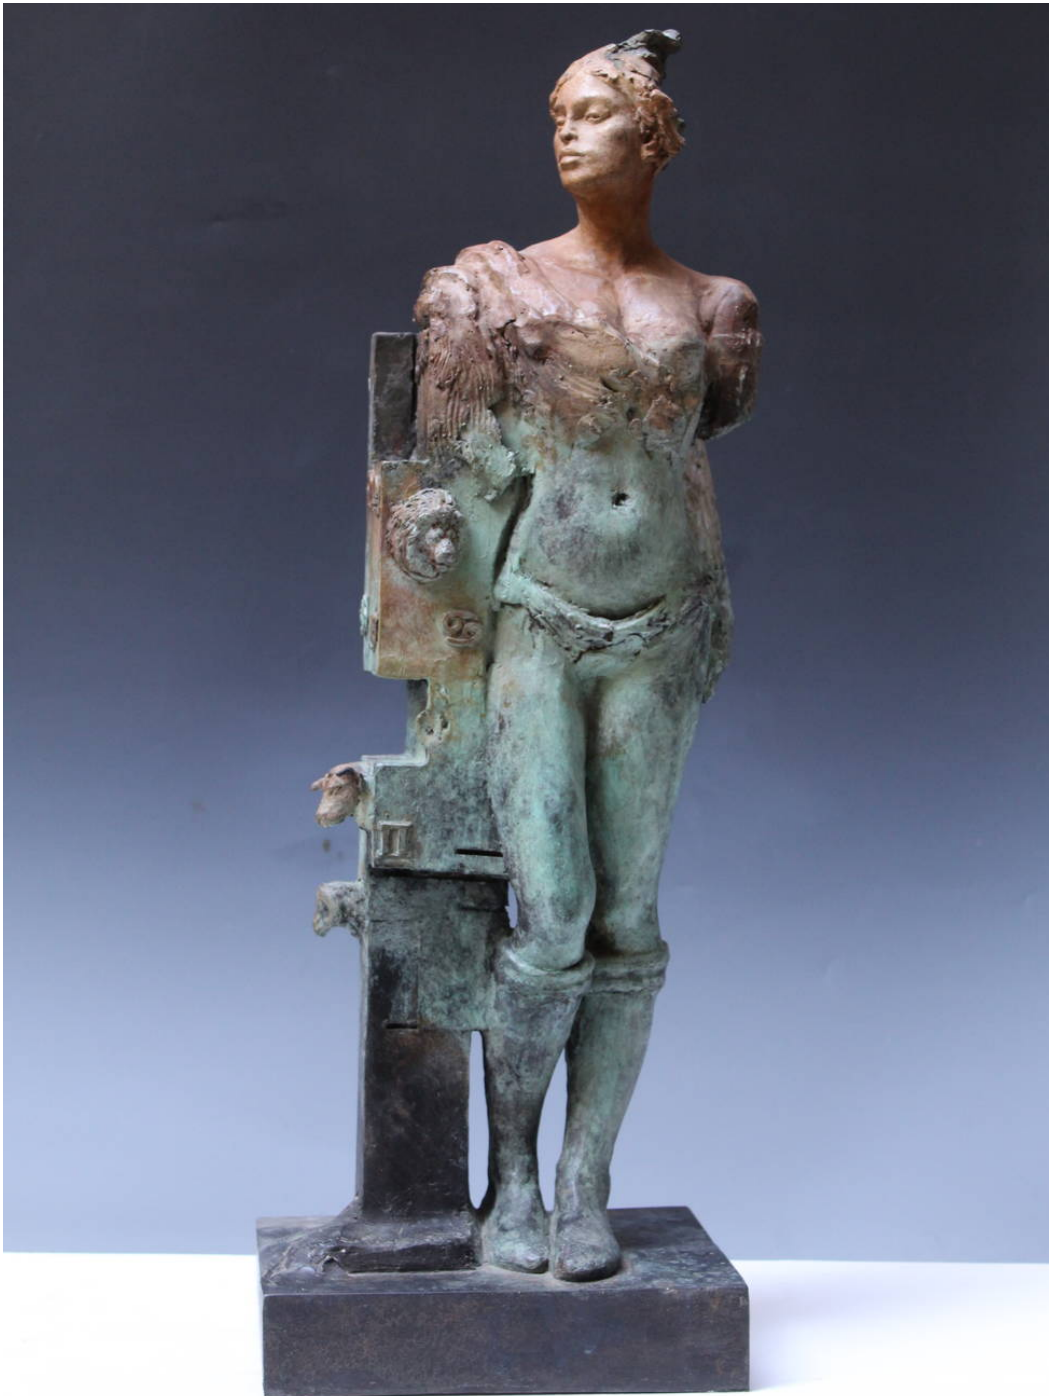

liquid art system

www.liquidartssystem.com

Angelo e lo zodiaco by Giuseppe Tirelli

Bronze sculpture

Dimensions: Width 20x20 cm - Height 65 cm

Year: 2020

www.liquidartssystem.com/en/a/giuseppe-tirelli

liquid art system