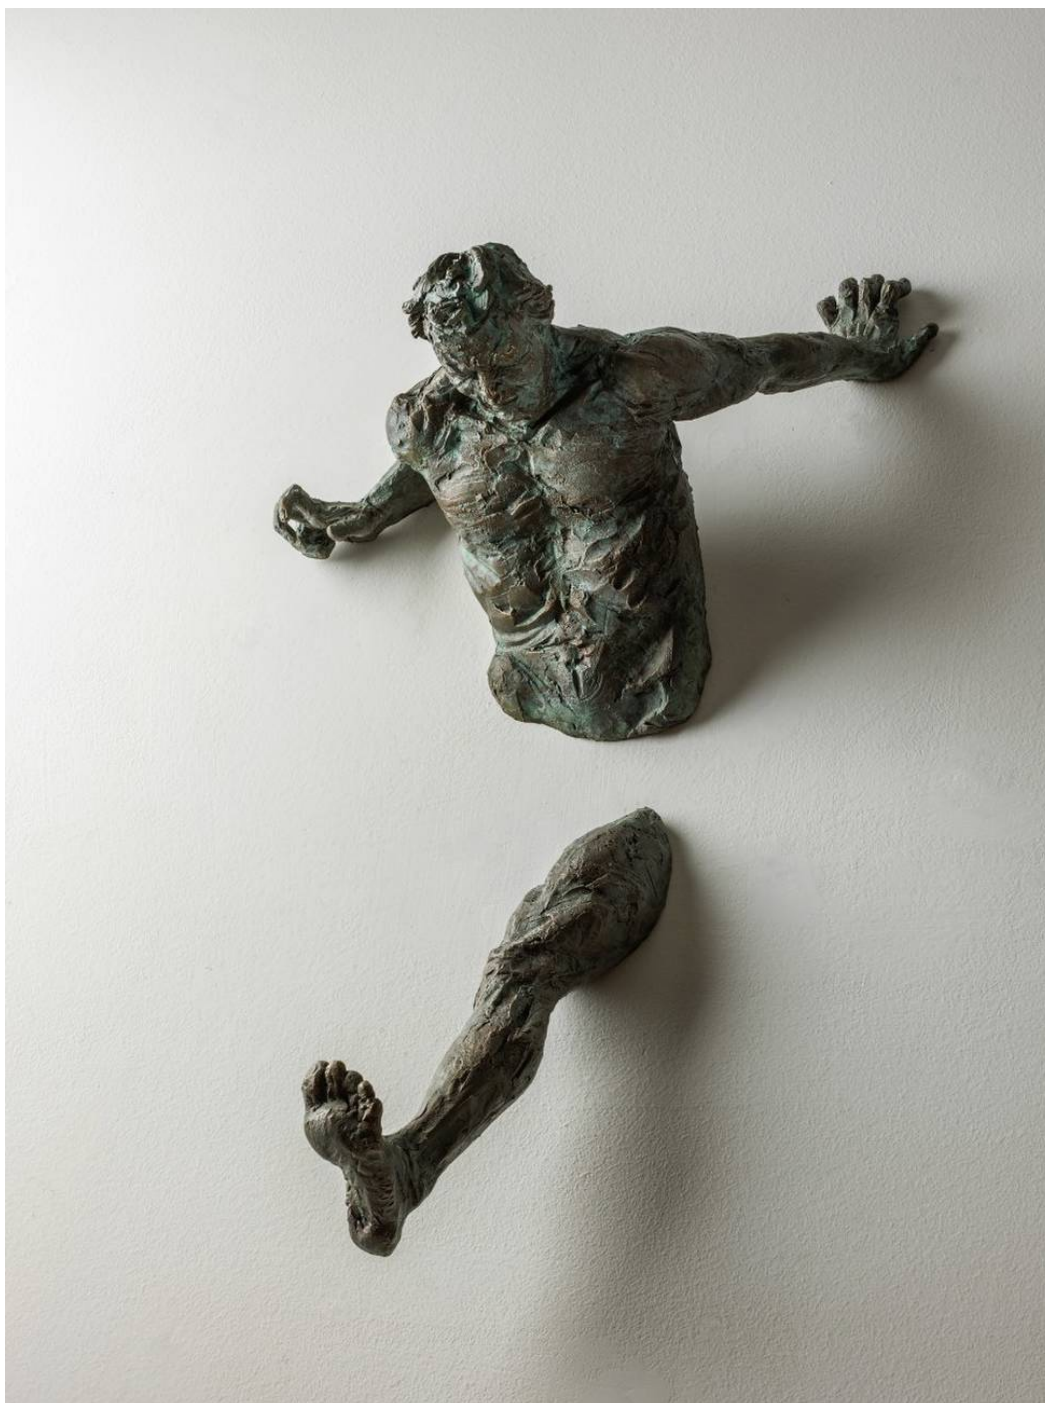

liquid art system

www.liquidartsystem.com

Crisis by Matteo Pugliese

Bronze sculpture

Dimensions: Width 45 x 23 cm - Height 78 cm

Year: 2016

www.liquidartsystem.com/en/a/matteo-pugliese

liquid art system