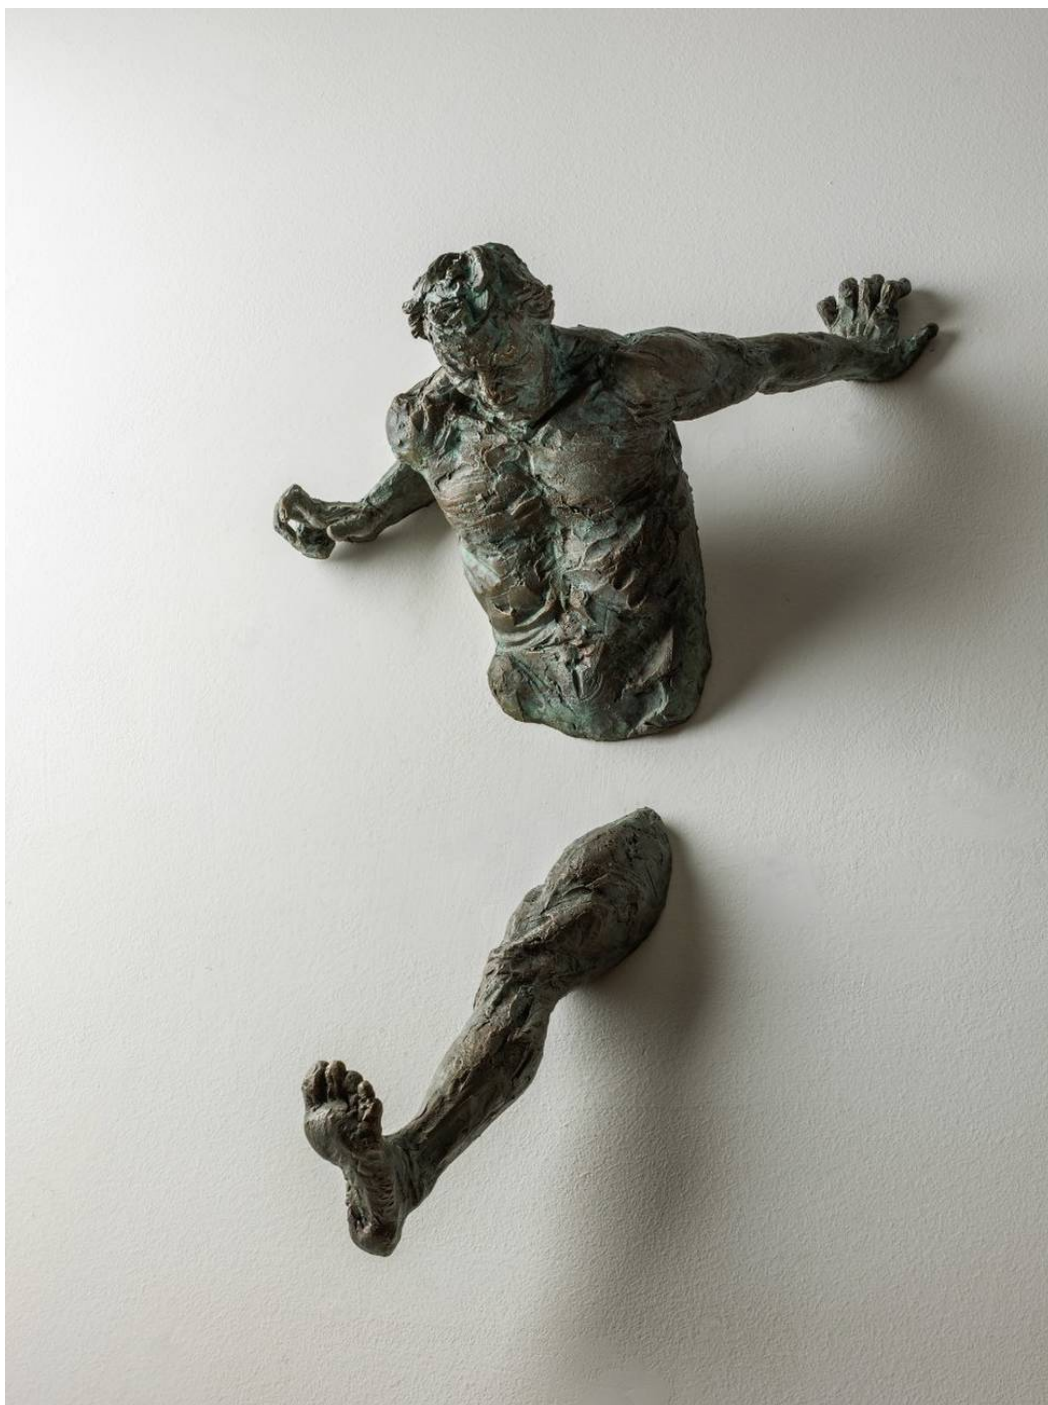

liquid art system

www.liquidartsystem.com

Crisis by Matteo Pugliese

Bronze sculpture

Dimensions: Width 45 x 23 cm - Height 78 cm

Year: 2016

www.liquidartsystem.com/en/a/matteo-pugliese

liquid art system