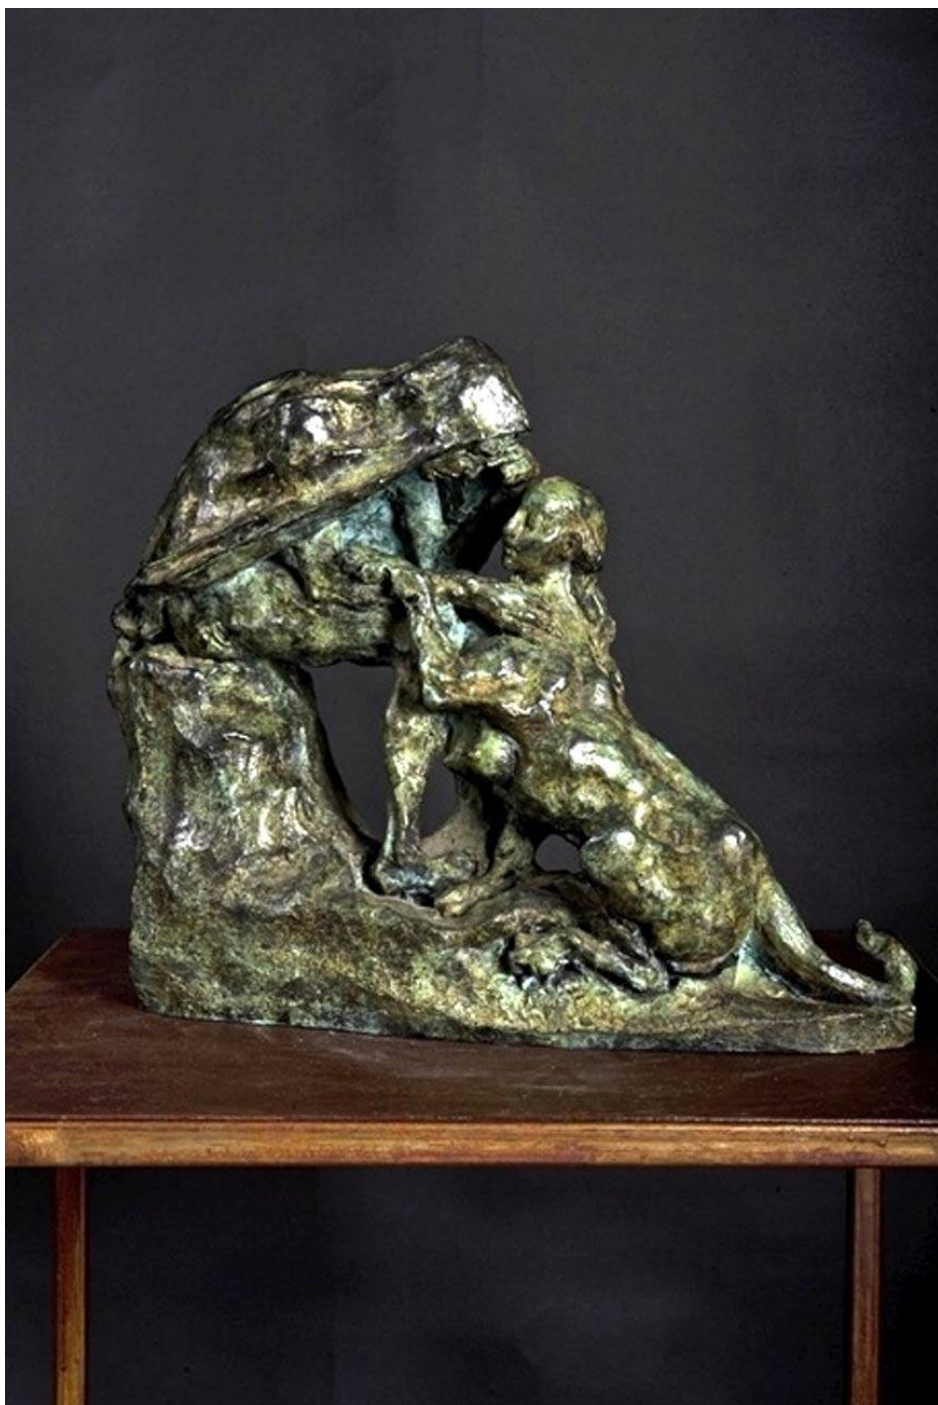

liquid art system

www.liquidartssystem.com

Dialogo con Sfinge by Federico Severino

Bronze sculpture

Dimensions: Width 36x12 cm - Height 28 cm

Year: 2003

www.liquidartssystem.com/en/a/federico-severino

liquid art system