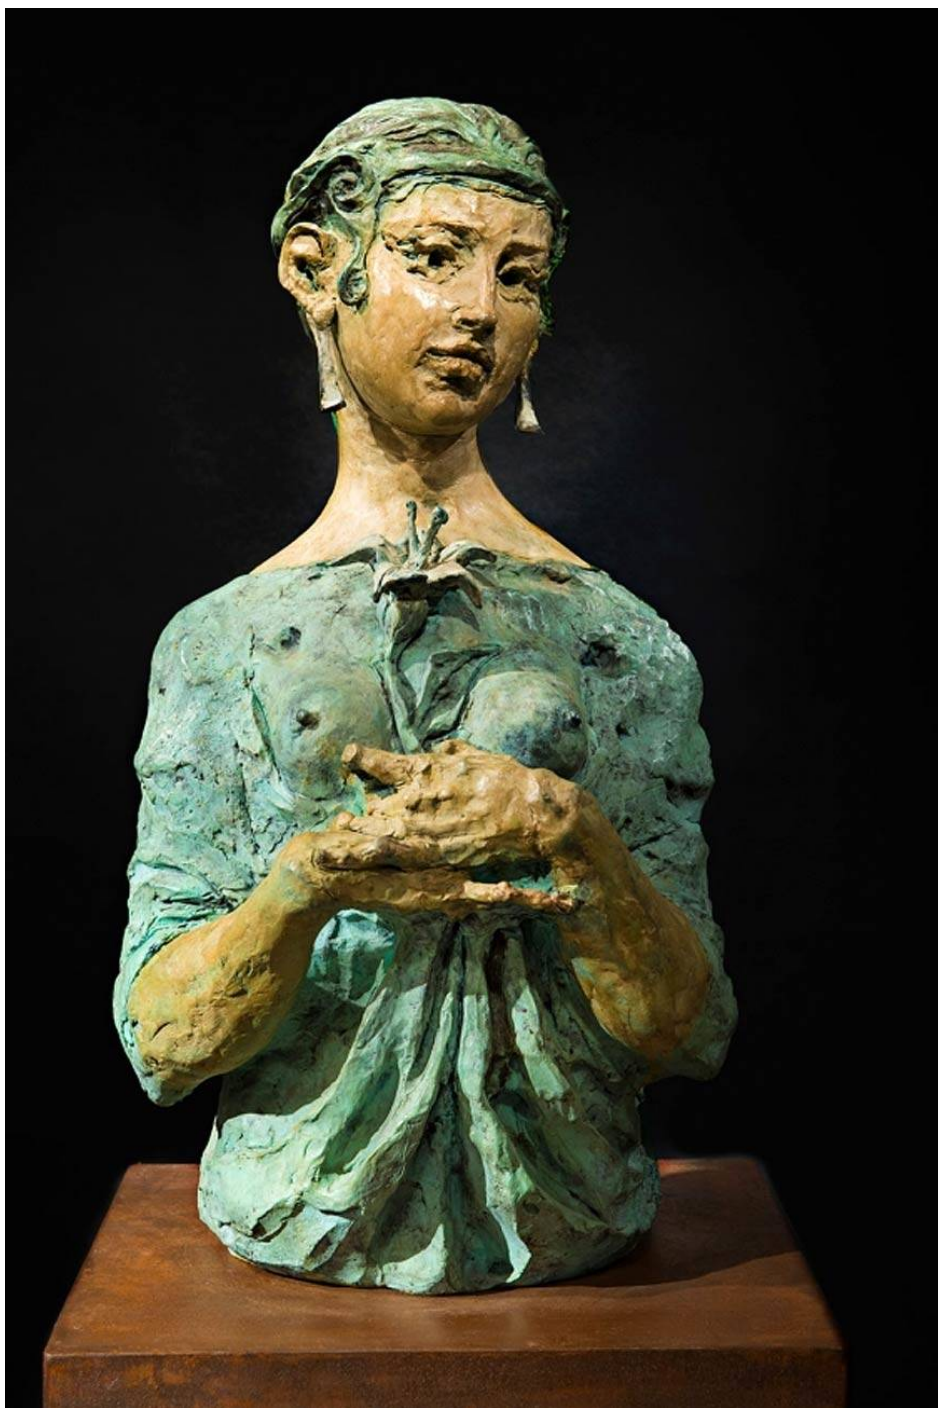

liquid art system

[www.liquidartsystem.com](http://www.liquidartsystem.com)

**Etera** by Federico Severino

Bronze sculpture

Dimensions: Width 35x32 cm - Height 65 cm

Year: 2011

[www.liquidartsystem.com/en/a/federico-severino](http://www.liquidartsystem.com/en/a/federico-severino)