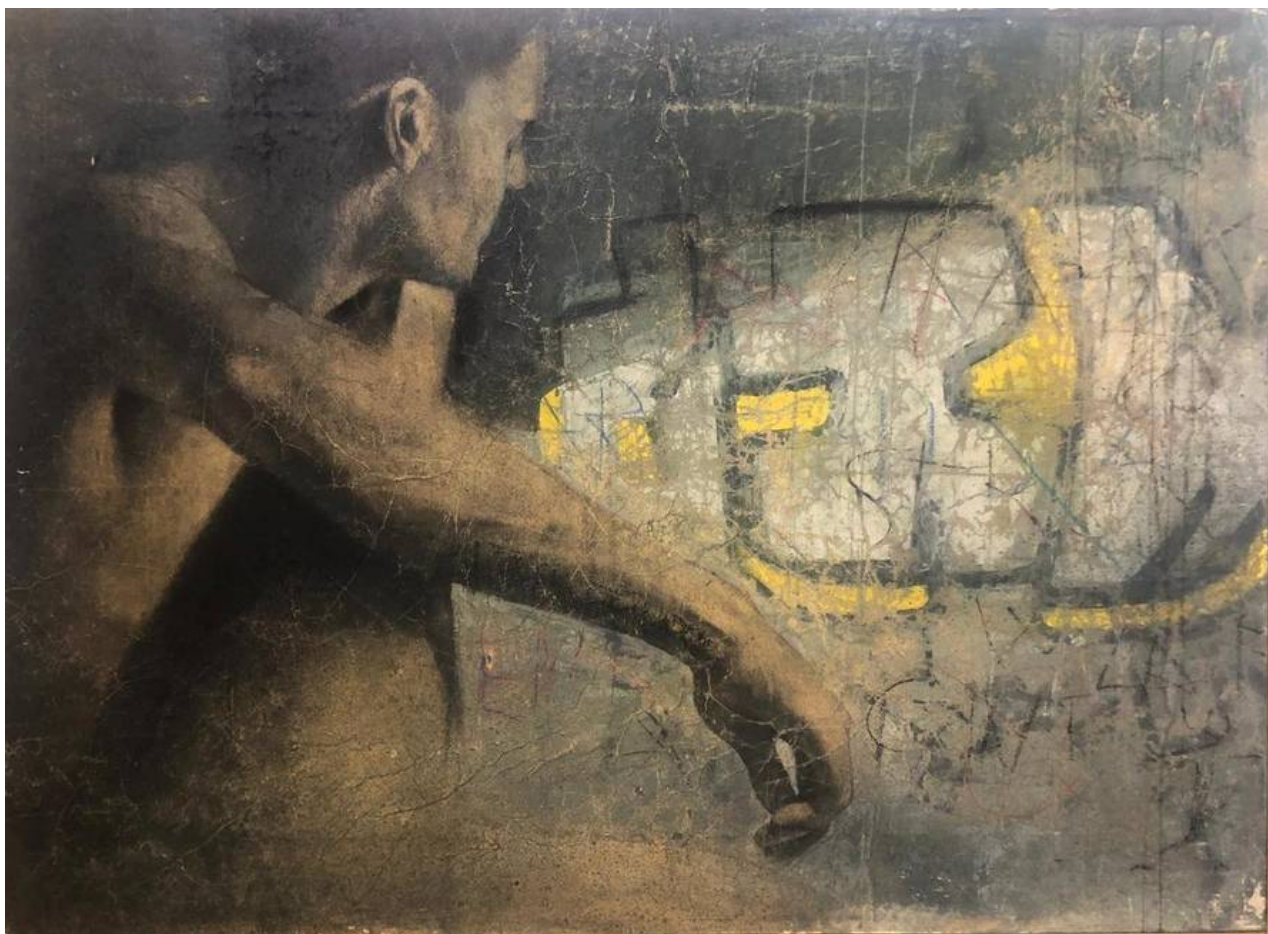

liquid art system

www.liquidartsystem.com

Figura maschile in paesaggio urbano by Maurizio Bonfanti

Mixed technique on paper on canvas

Dimensions: Width 110 cm - Height 80 cm

Year: 2008

www.liquidartsystem.com/en/a/maurizio-bonfanti