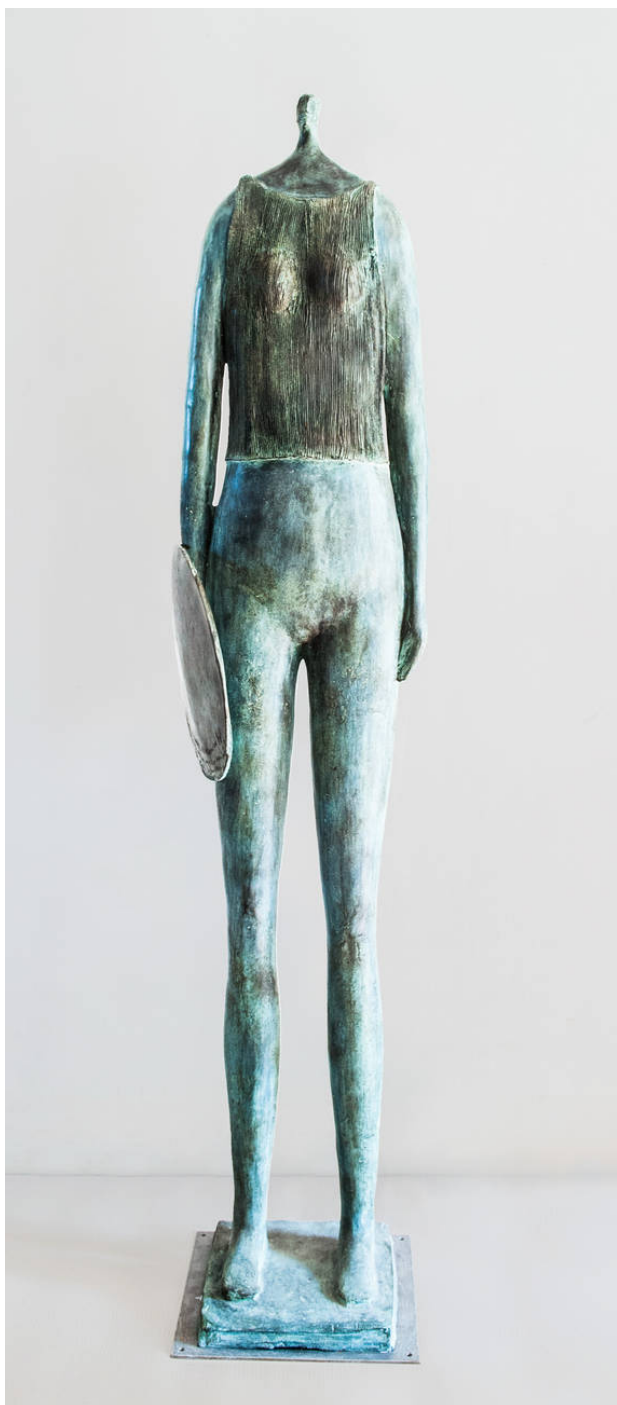

liquid art system

www.liquidartsystem.com

Guerriera con scudo by Paolo Staccioli

Bronze sculpture

Dimensions: Width 40x30 cm - Height 178

Year : 2017

www.liquidartsystem.com/en/a/paolo-staccioli

liquid art system