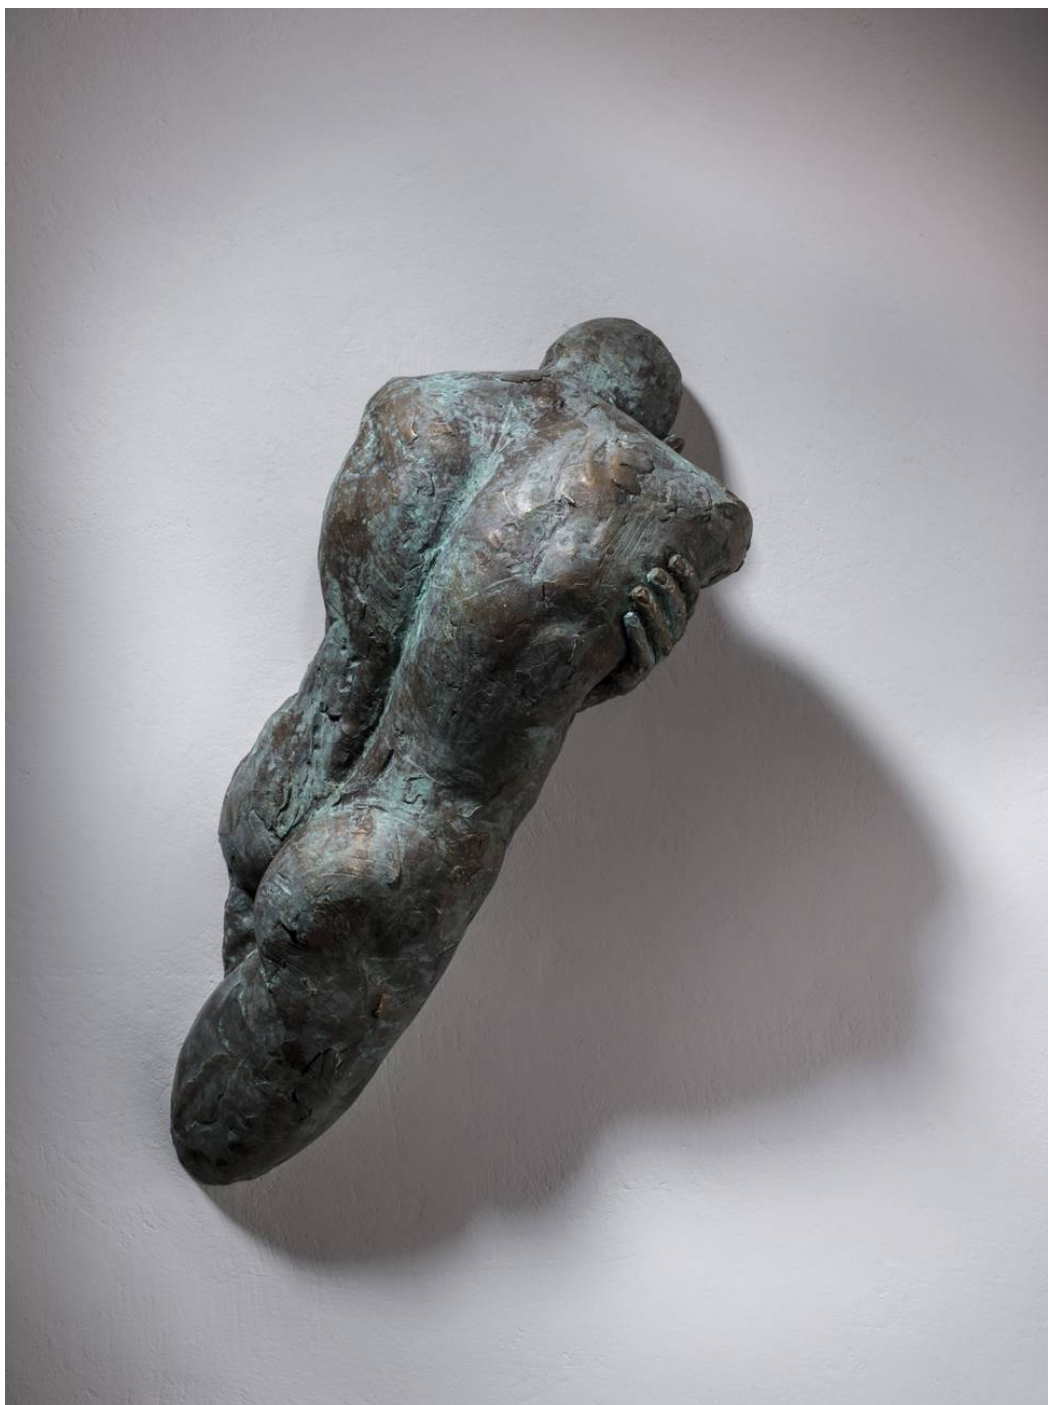

liquid art system

[www.liquidartsystem.com](http://www.liquidartsystem.com)

**L'abbraccio** by Matteo Pugliese

bronze sculpture

Dimensions : 60 x 25 x 18 cm

Year : 2018

[www.liquidartsystem.com/en/a/matteo-pugliese](http://www.liquidartsystem.com/en/a/matteo-pugliese)