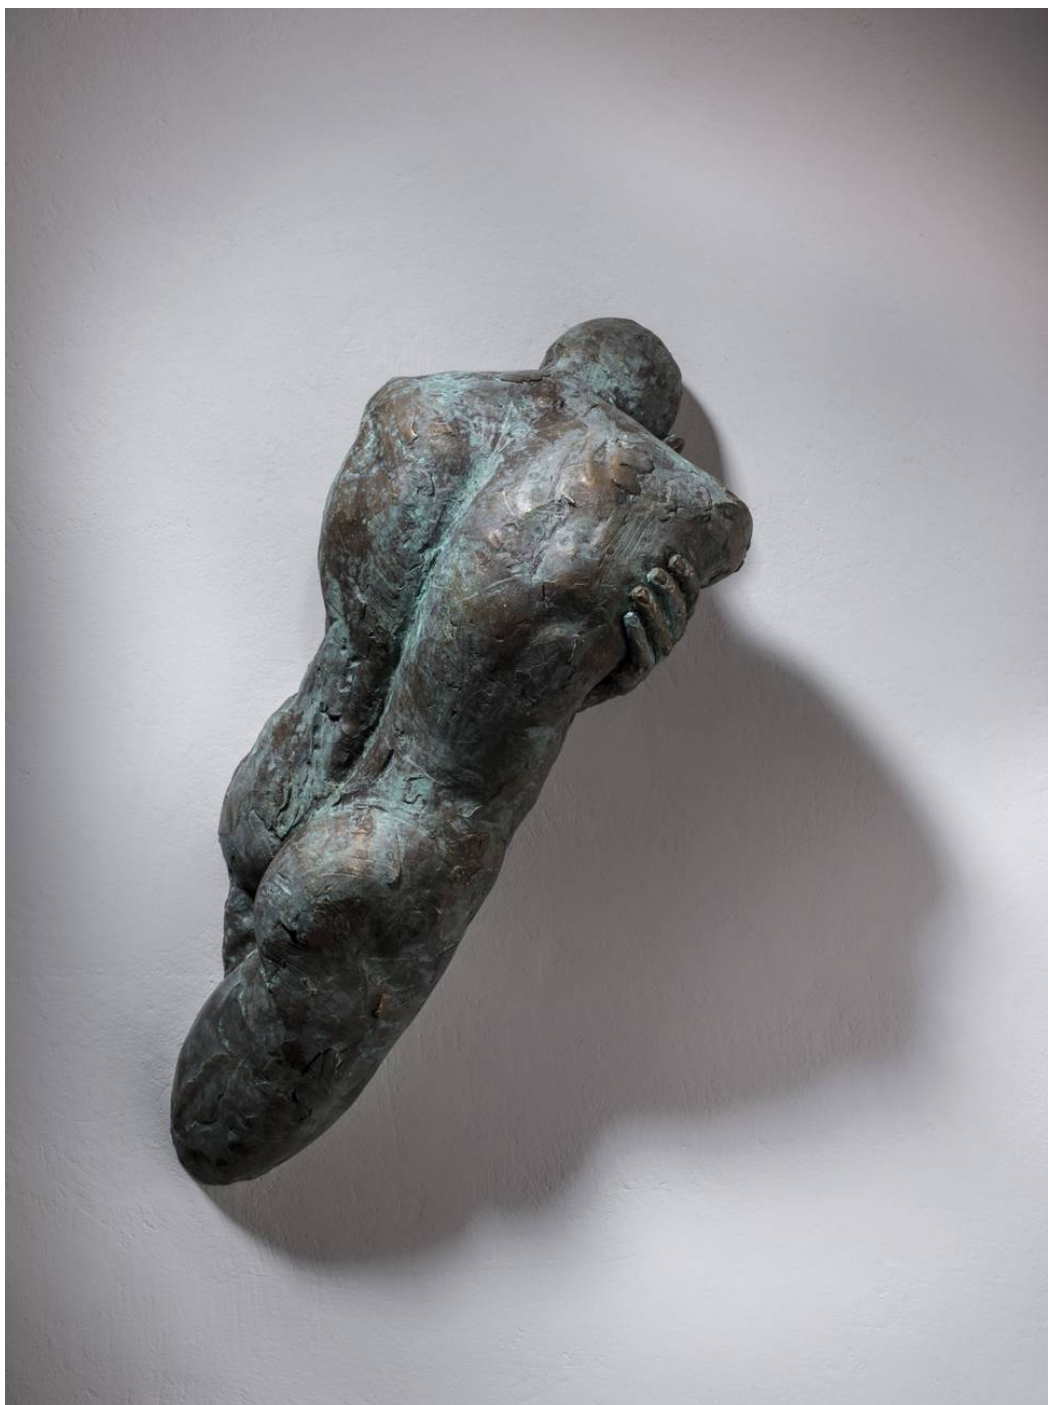

liquid art system

www.liquidartsystem.com

L'abbraccio by Matteo Pugliese

Bronze sculpture

Dimensions : Width 25x 8 cm - Height 60 cm

Year : 2018

www.liquidartsystem.com/en/a/matteo-pugliese

liquid art system