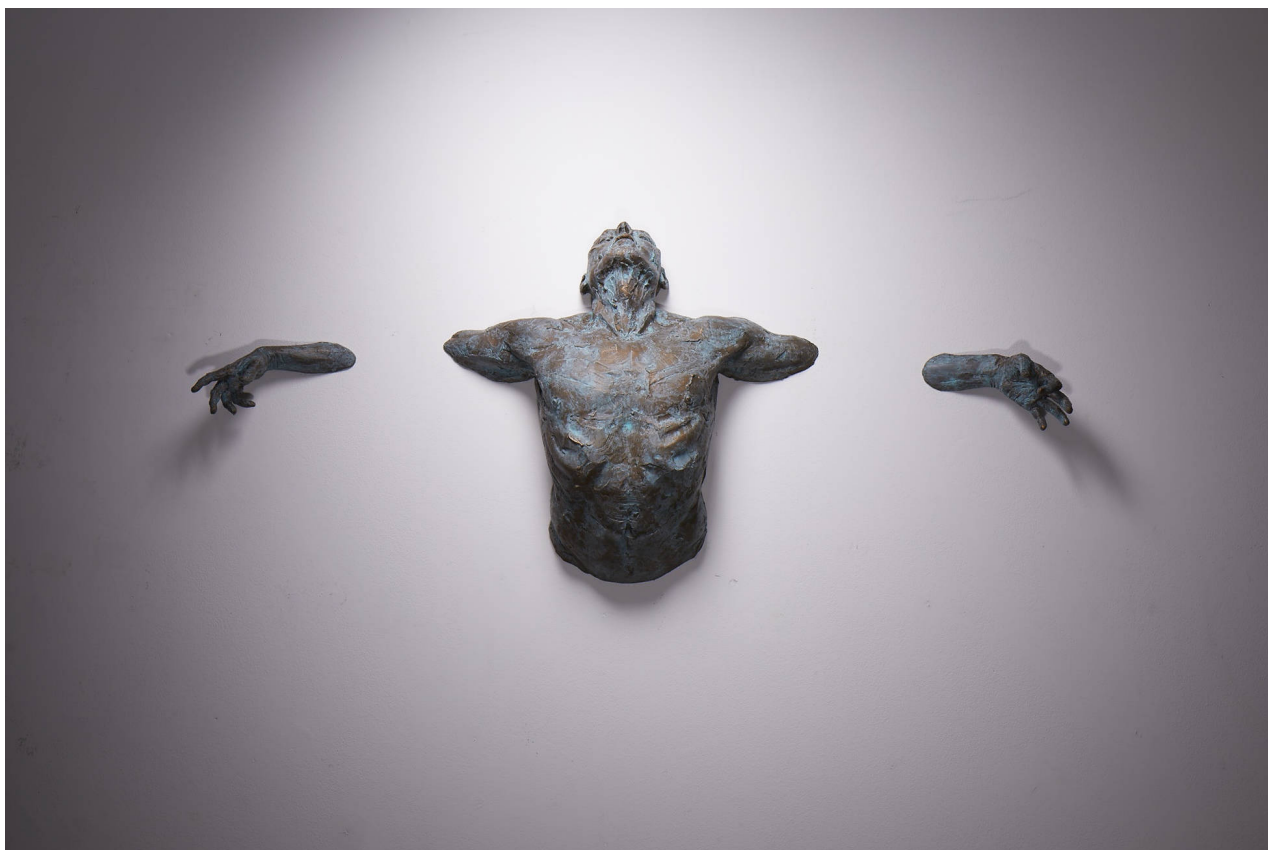

liquid art system

www.liquidartsystem.com

L'infinito by Matteo Pugliese

Bronze sculpture

Dimensions: Width 145x19 cm - Height 58 cm

Year: 2019

www.liquidartsystem.com/en/a/matteo-pugliese

liquid art system