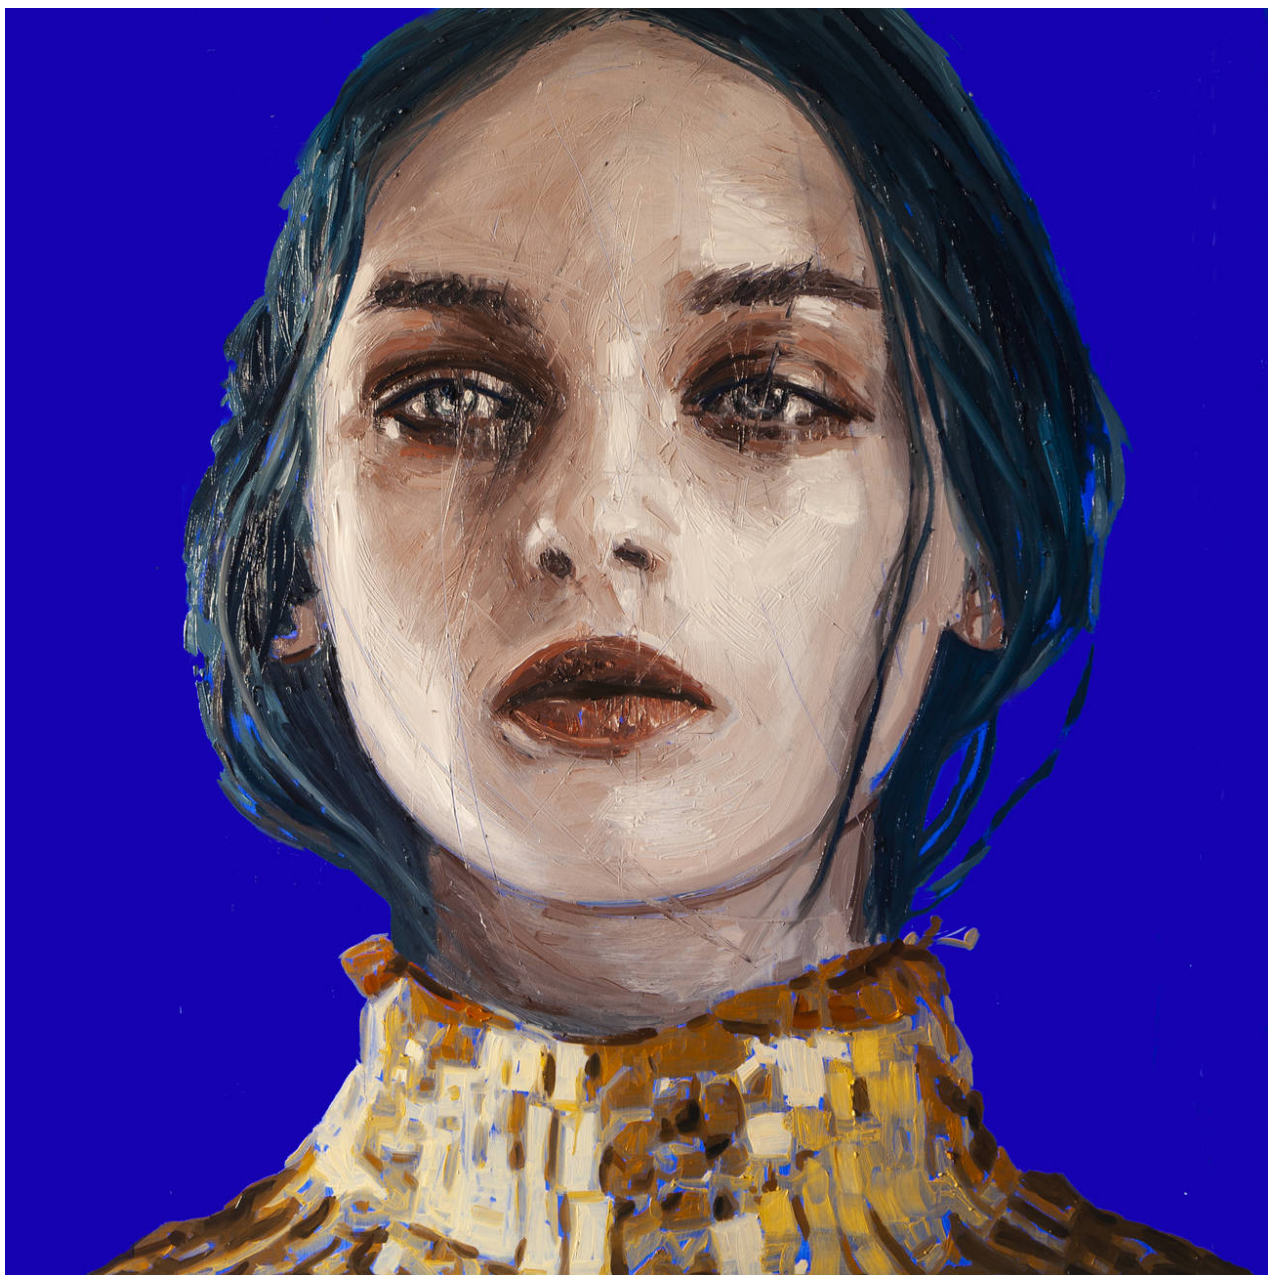

liquid art system

www.liquidartsystem.com

Luce by Silvia Berton

Oil on canvas

Dimensions: Height 150 cm - Width 150 cm

Year: 2022

www.liquidartsystem.com/en/a/silvia-berton

liquid art system