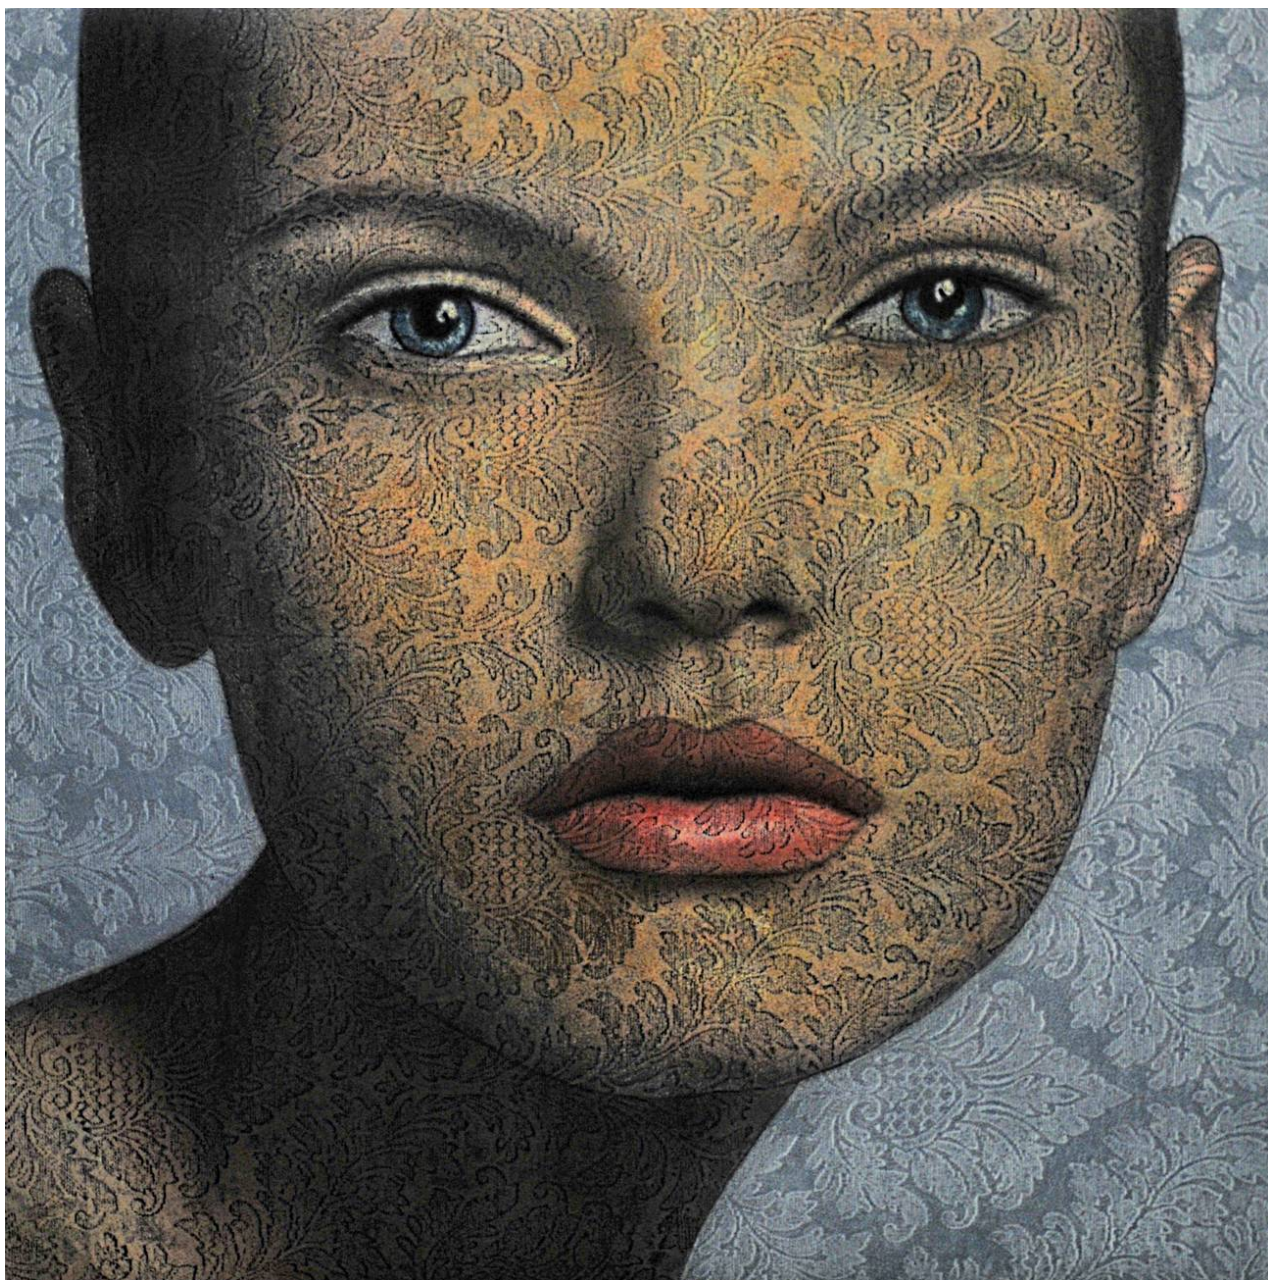

liquid art system

www.liquidartsystem.com

Metamorfosi 15 by Paolo Medici

Frottage on canvas

Dimensions: Width 100 cm - Height 100 cm

www.liquidartsystem.com/en/a/paolo-medici

liquid art system

capri@liquidartsystem.com