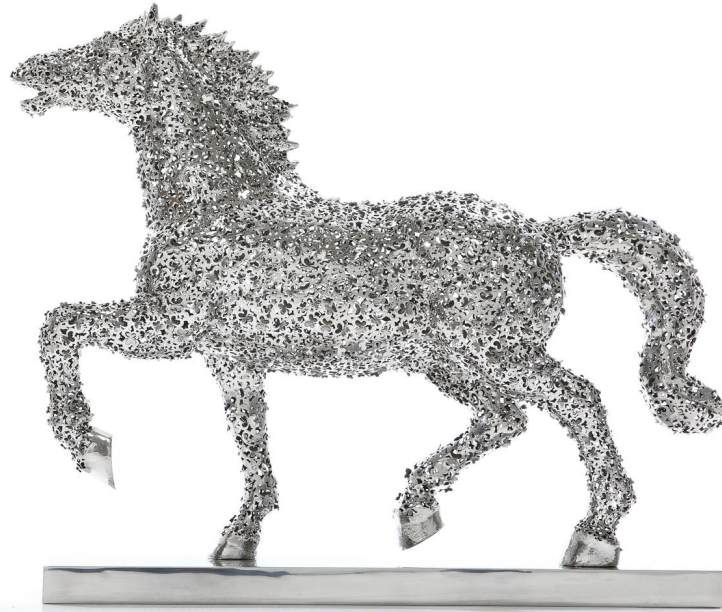

liquid art system

[www.liquidartsystem.com](http://www.liquidartsystem.com)

**Mini Horse** by Kim In Tae

Stainless steel sculpture

Dimensions: Width 78x12 cm - Height 62 cm

Year: 2021

[www.liquidartsystem.com/en/a/kim-in-tae](http://www.liquidartsystem.com/en/a/kim-in-tae)