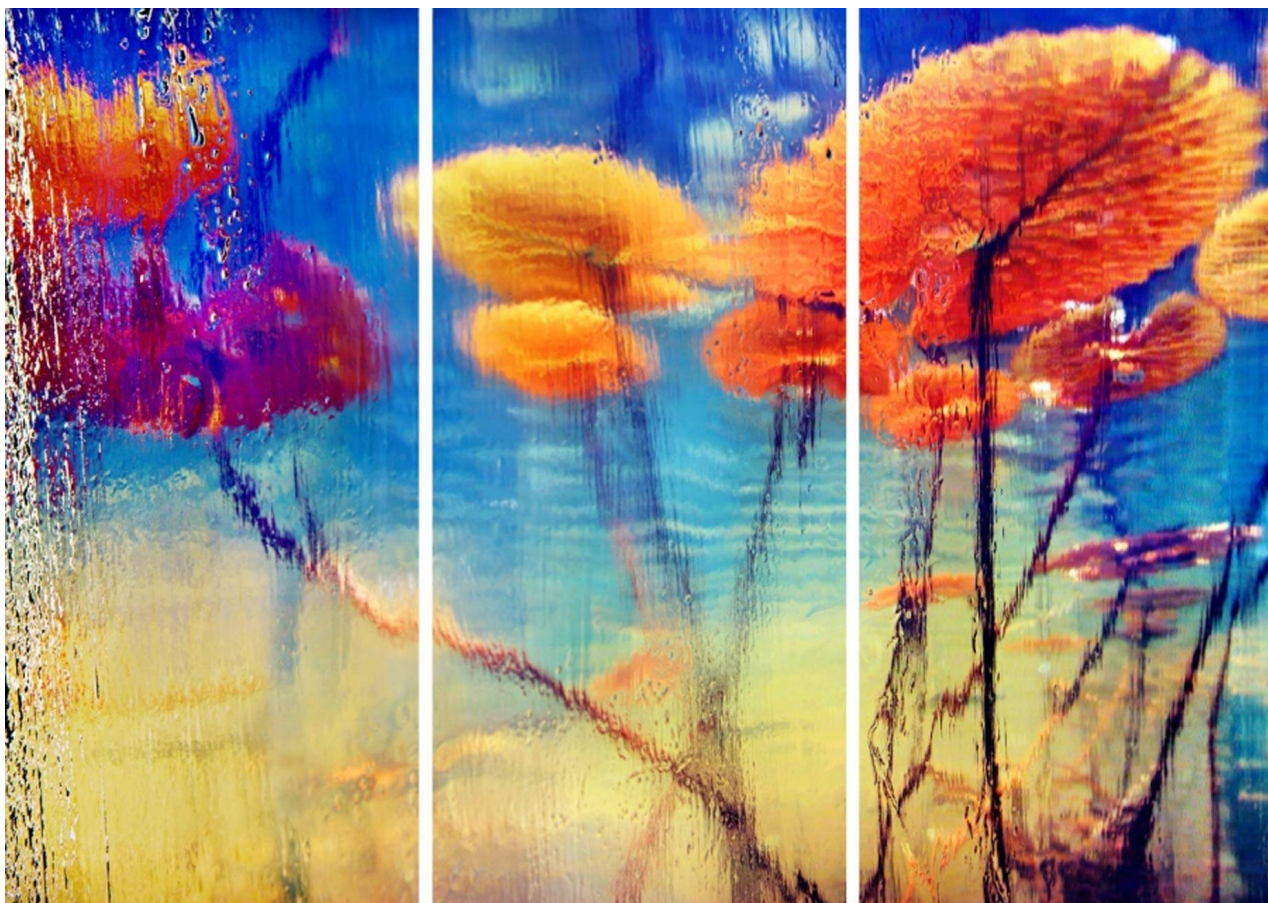

liquid art system

www.liquidartsystem.com

Ninfee by Andrea Pacanowski

Print on paper Hahnemuhle fin art Baryta

Dimensions: Width 150 cm - Height 109 cm

Year: 2009

www.liquidartsystem.com/en/a/andrea-pacanowski