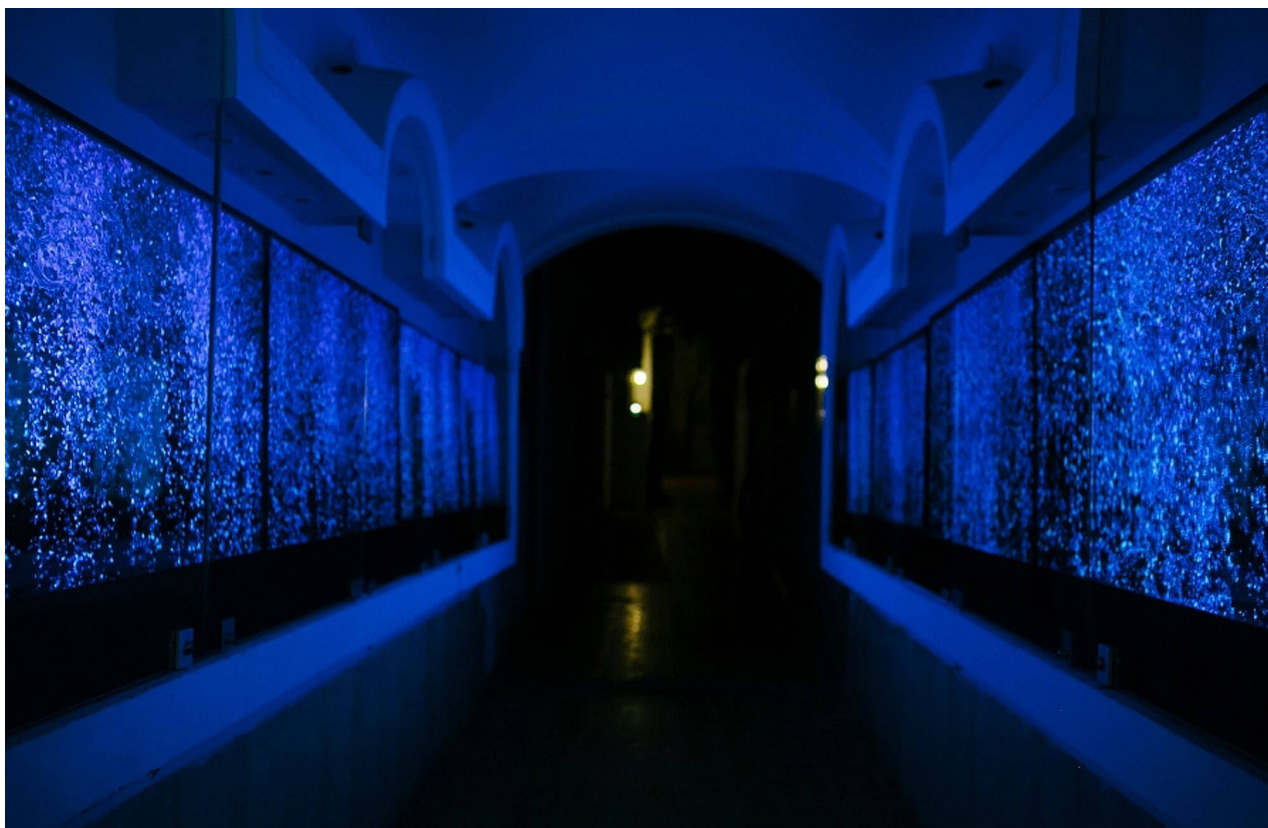

liquid art system

www.liquidartssystem.com

Percorso di luce - Le otto fontane by Michelangelo Bastiani

Monitor Led, computer

Dimensions: Width 470 cm (diptych) - Height 66 cm

Year: 2015

www.liquidartssystem.com/en/a/michelangelo-bastiani