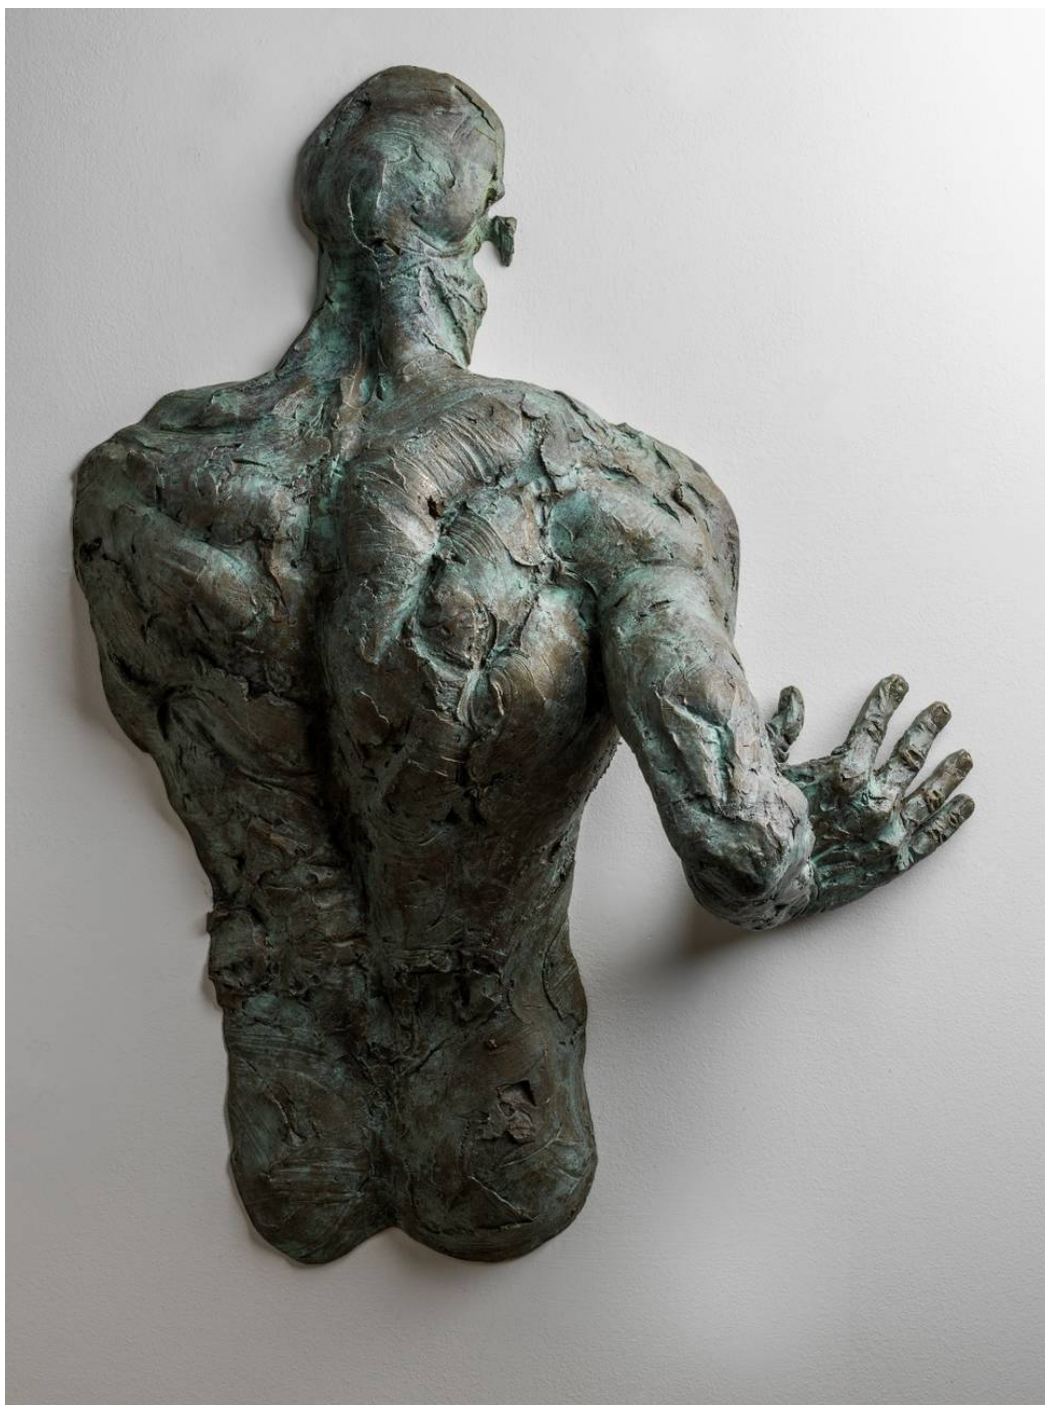

liquid art system

www.liquidartsystem.com

Riddle by Matteo Pugliese

Bronze sculpture

Dimensions: Width 77 x 33 cm - Height 99 cm

Year: 2016

www.liquidartsystem.com/en/a/matteo-pugliese

liquid art system