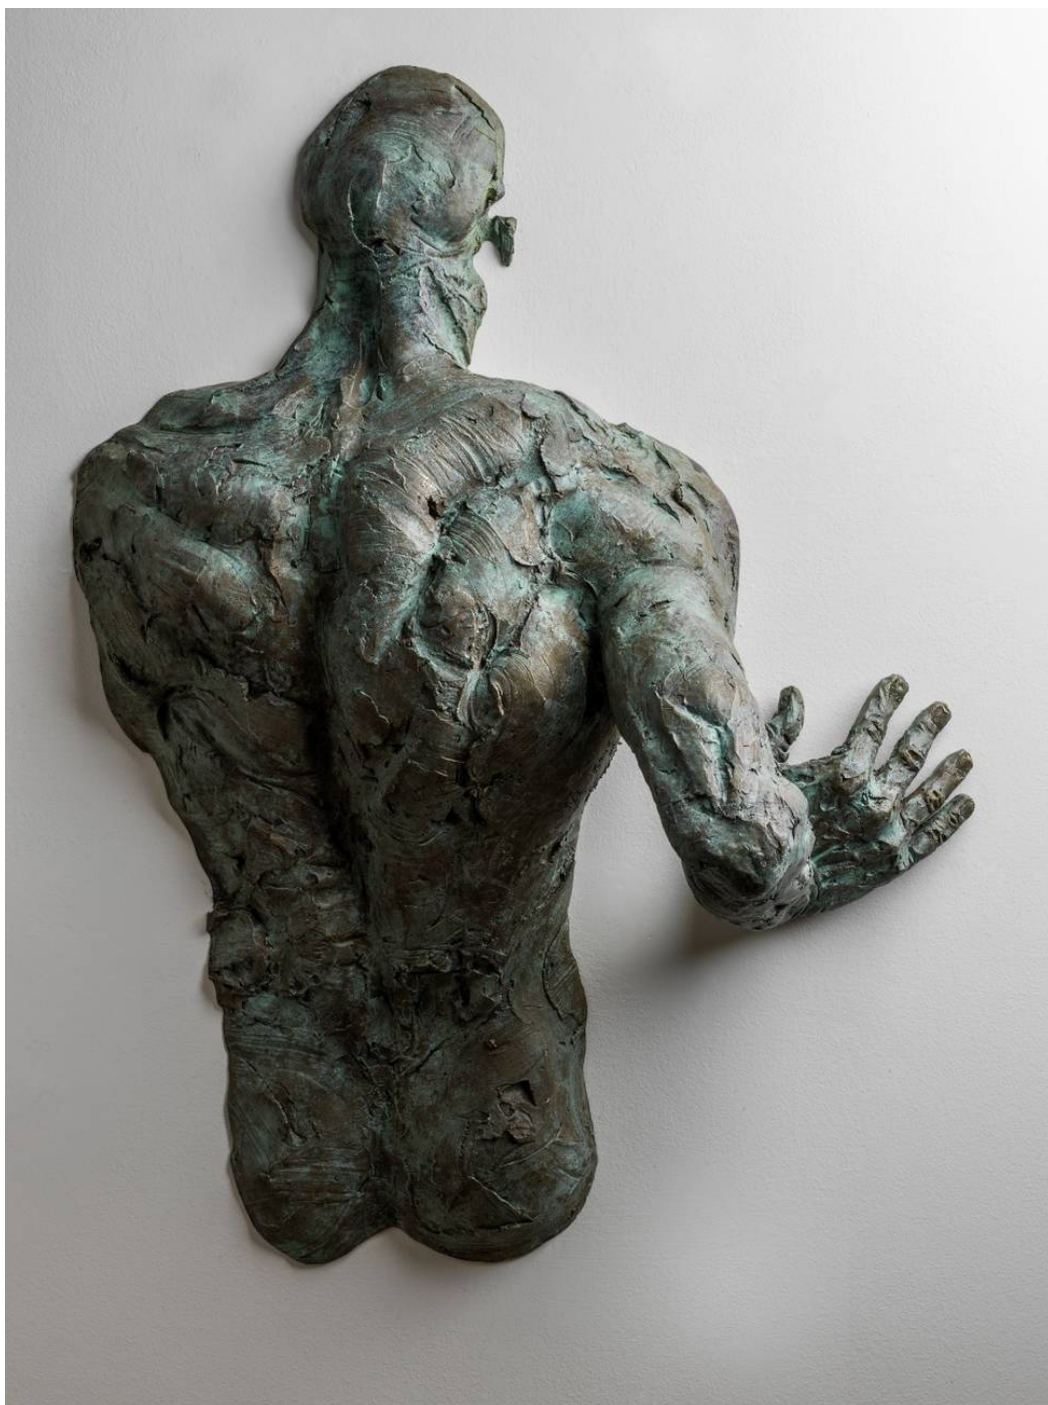

liquid art system

www.liquidartsystem.com

**Riddle** by Matteo Pugliese

Bronze sculpture

Dimensions: Width 77 x 33 cm - Height 99 cm

Year: 2016

[www.liquidartsystem.com/en/a/matteo-pugliese](http://www.liquidartsystem.com/en/a/matteo-pugliese)