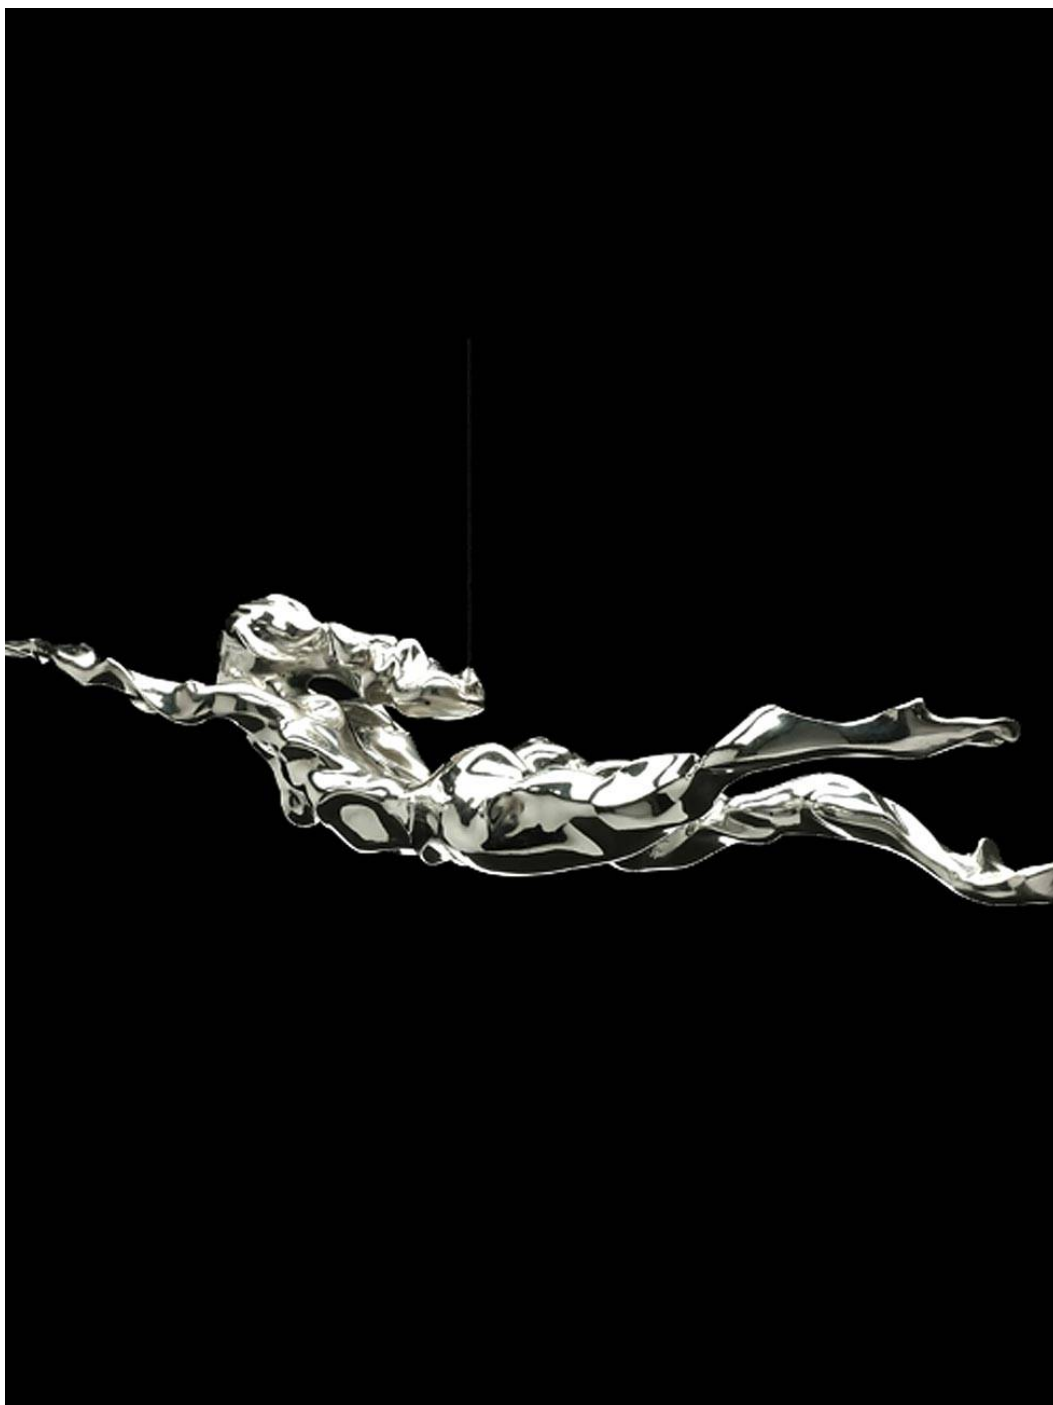

liquid art system

www.liquidartssystem.com

Sott'acqua IV by Matteo Pugliese

Aluminum

Dimensions: Width 101 cm - Height 19 cm

www.liquidartssystem.com/en/a/matteo-pugliese

liquid art system

capri@liquidartssystem.com