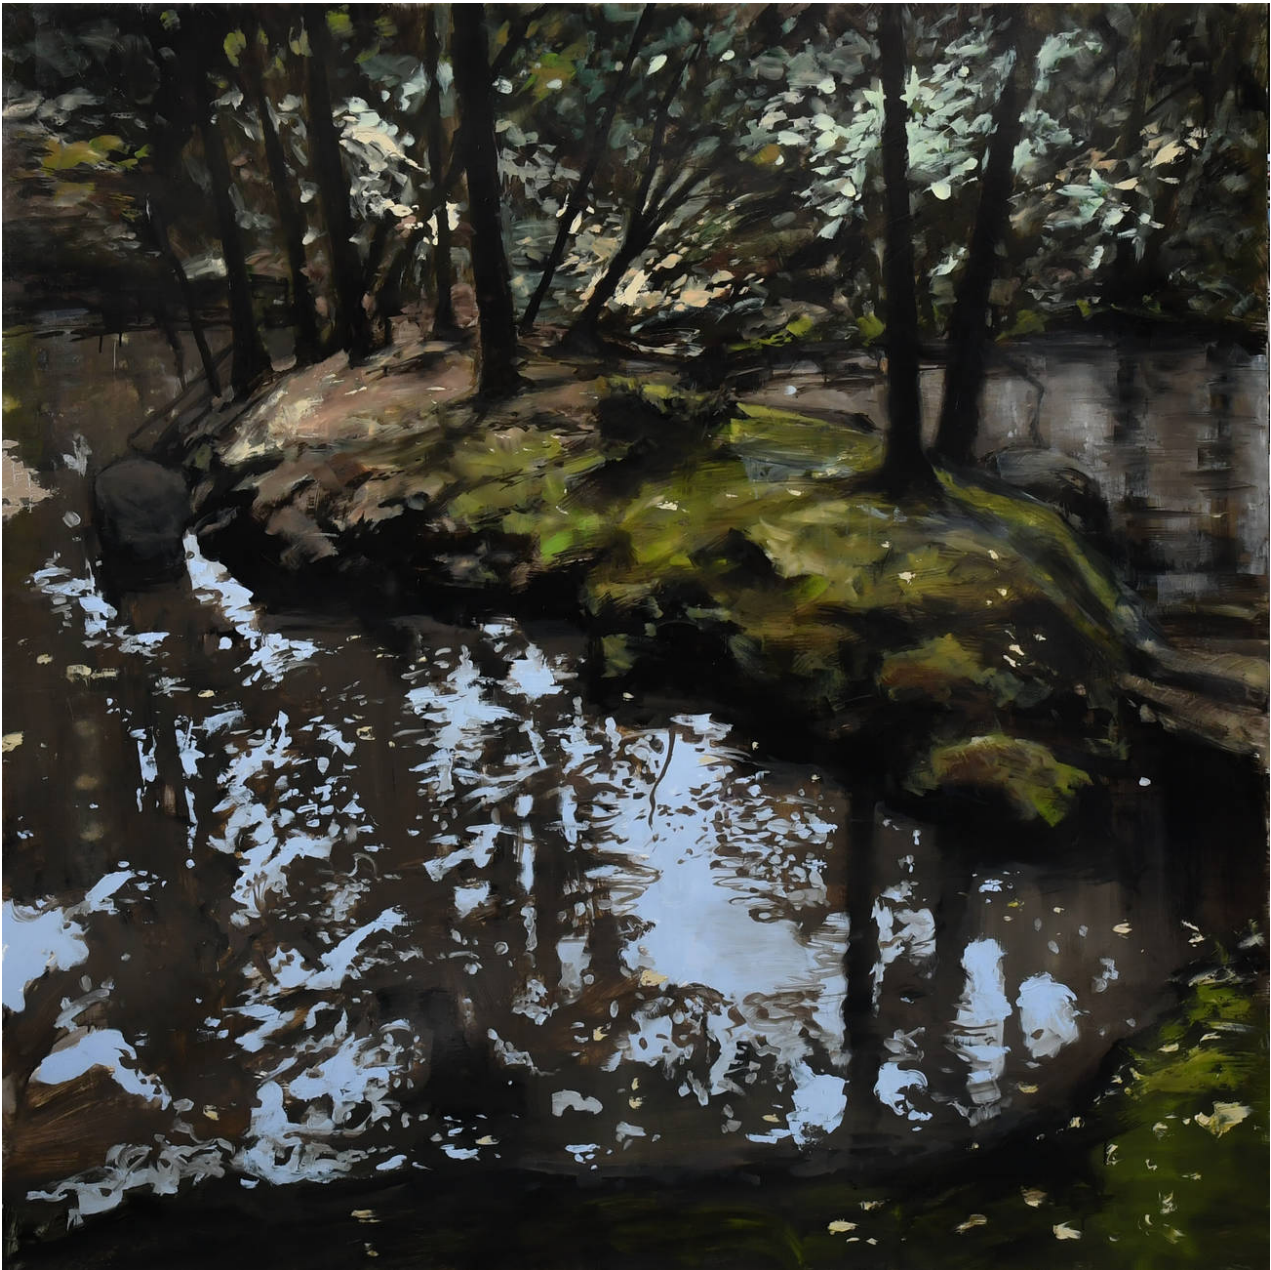

liquid art system

[www.liquidartsystem.com](http://www.liquidartsystem.com)

**The Japanese Garden** by Tom Porta

Oil on canvas

Dimensions : Width 150 cm - Height 150 cm

Year : 2019

[www.liquidartsystem.com/en/a/tom-porta](http://www.liquidartsystem.com/en/a/tom-porta)