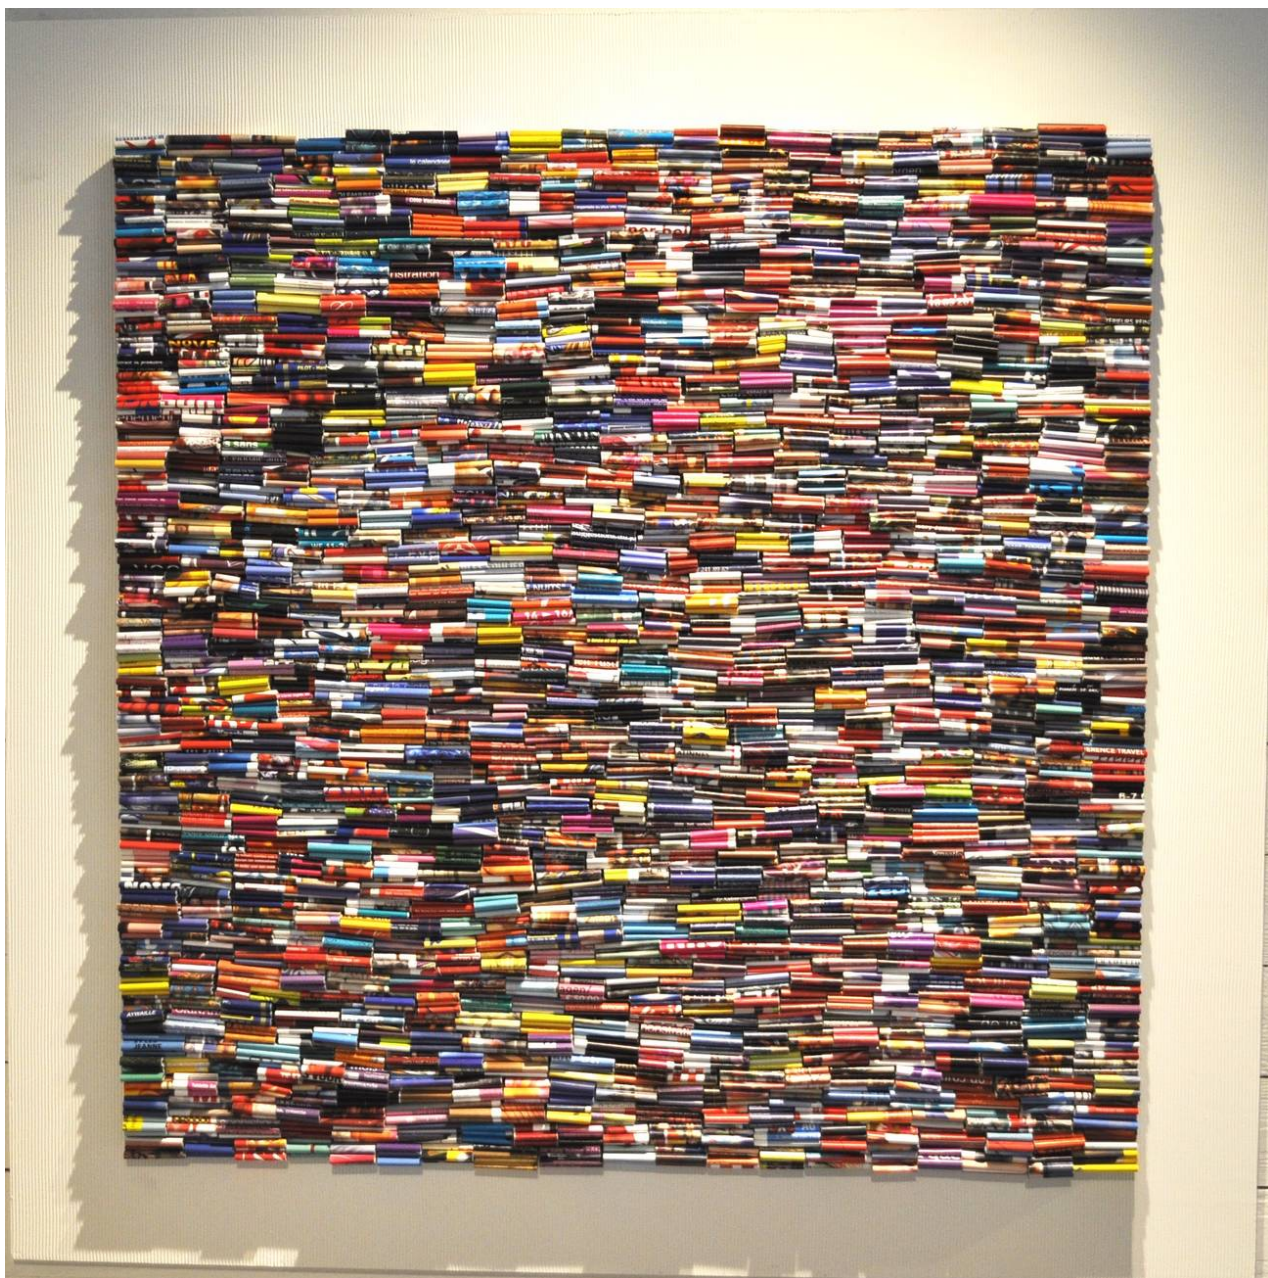

liquid art system

www.liquidartsystem.com

TW 355 by Guy Leclerf

Mixed media on wood

Dimensions: Height 80 cm - Width 80 cm

Year: 2018

www.liquidartsystem.com/en/a/guy-leclerf

liquid art system