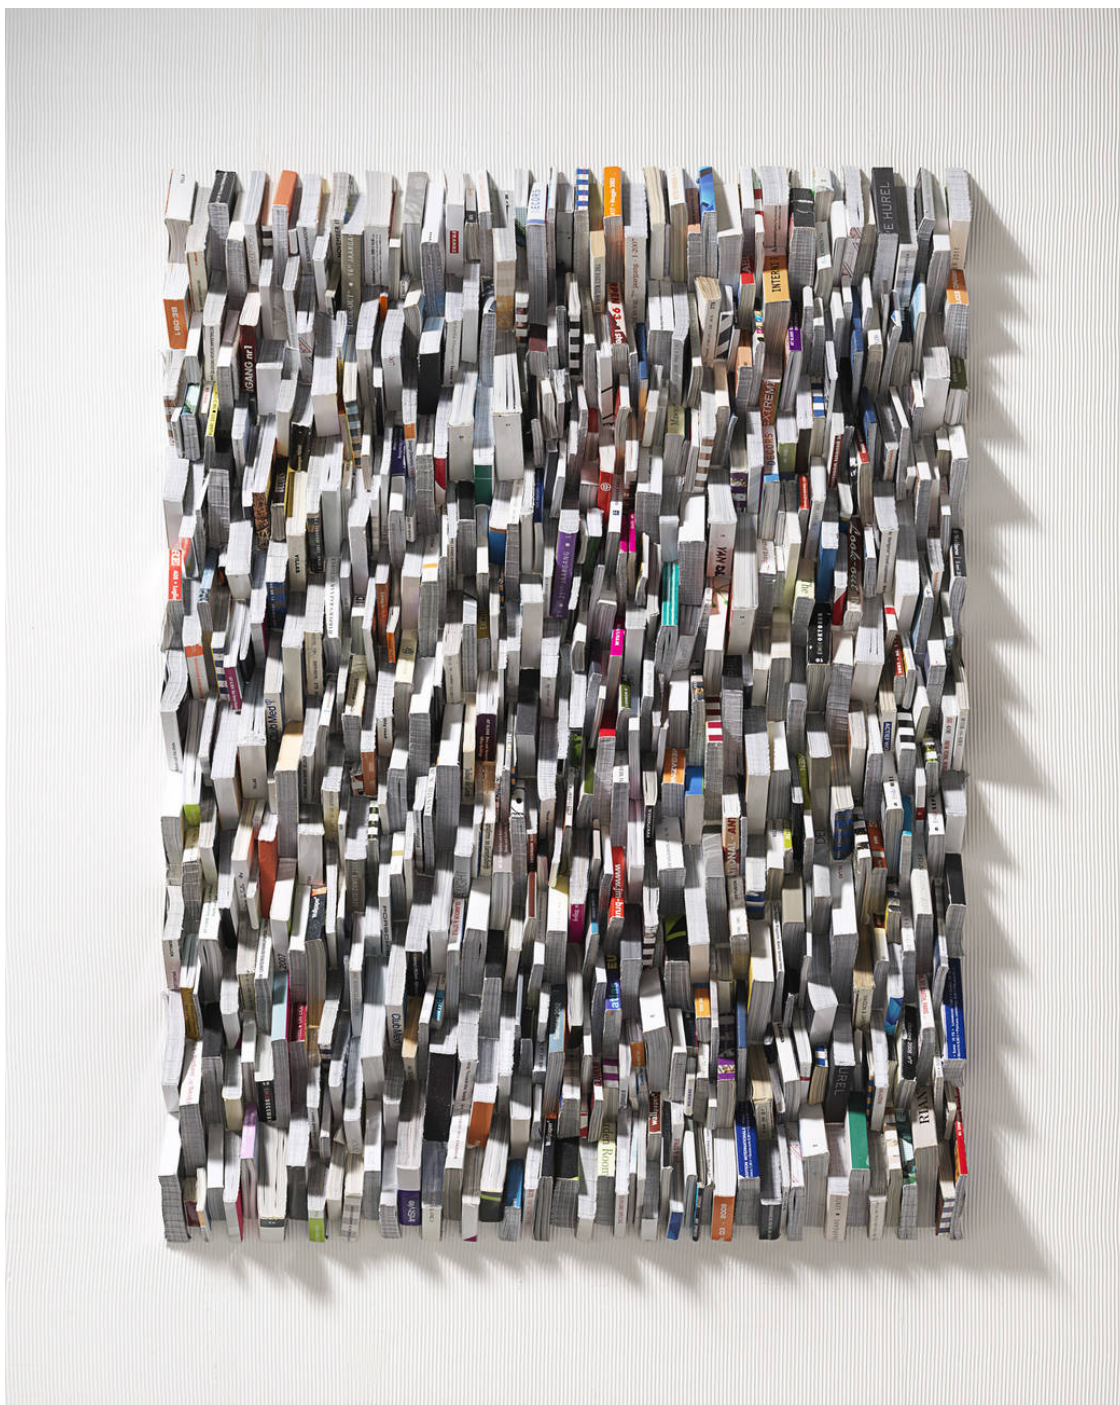

liquid art system

www.liquidartsystem.com

TW 382 by Guy Leclerf

Mixed media on wood

Dimensions: Height 100 cm - Width 80 cm

Year: 2018

www.liquidartsystem.com/en/a/guy-leclerf

liquid art system